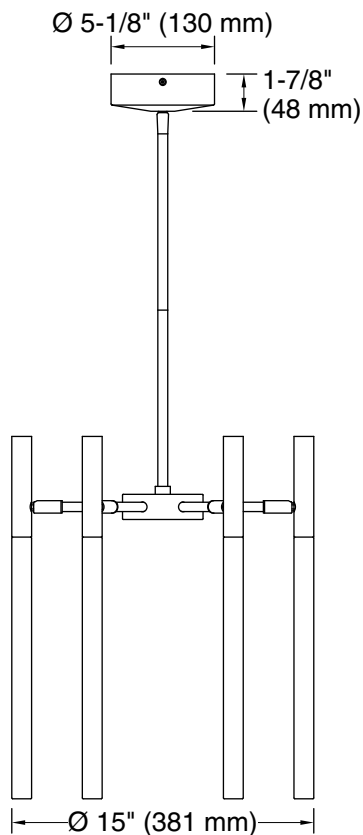

Required Electrical Service

One circuit required.

Lights: 120 V, 60 Hz

Technical Information

All product dimensions are nominal.

Material: Steel, Aluminum, Glass

Lighting Type: Integrated LED

Number of Shades: 8