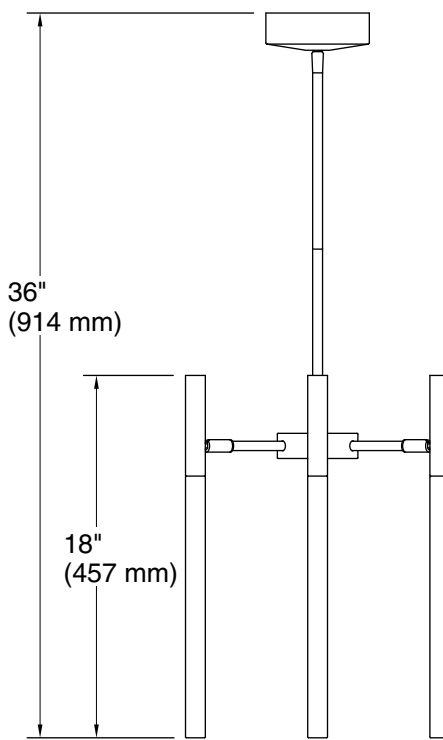

Required Electrical Service

One circuit required.

Lights: 120 V, 60 Hz

Technical Information

All product dimensions are nominal.

Material: Steel, Aluminum, Glass

Lighting Type: Integrated LED

Number of Shades: 8