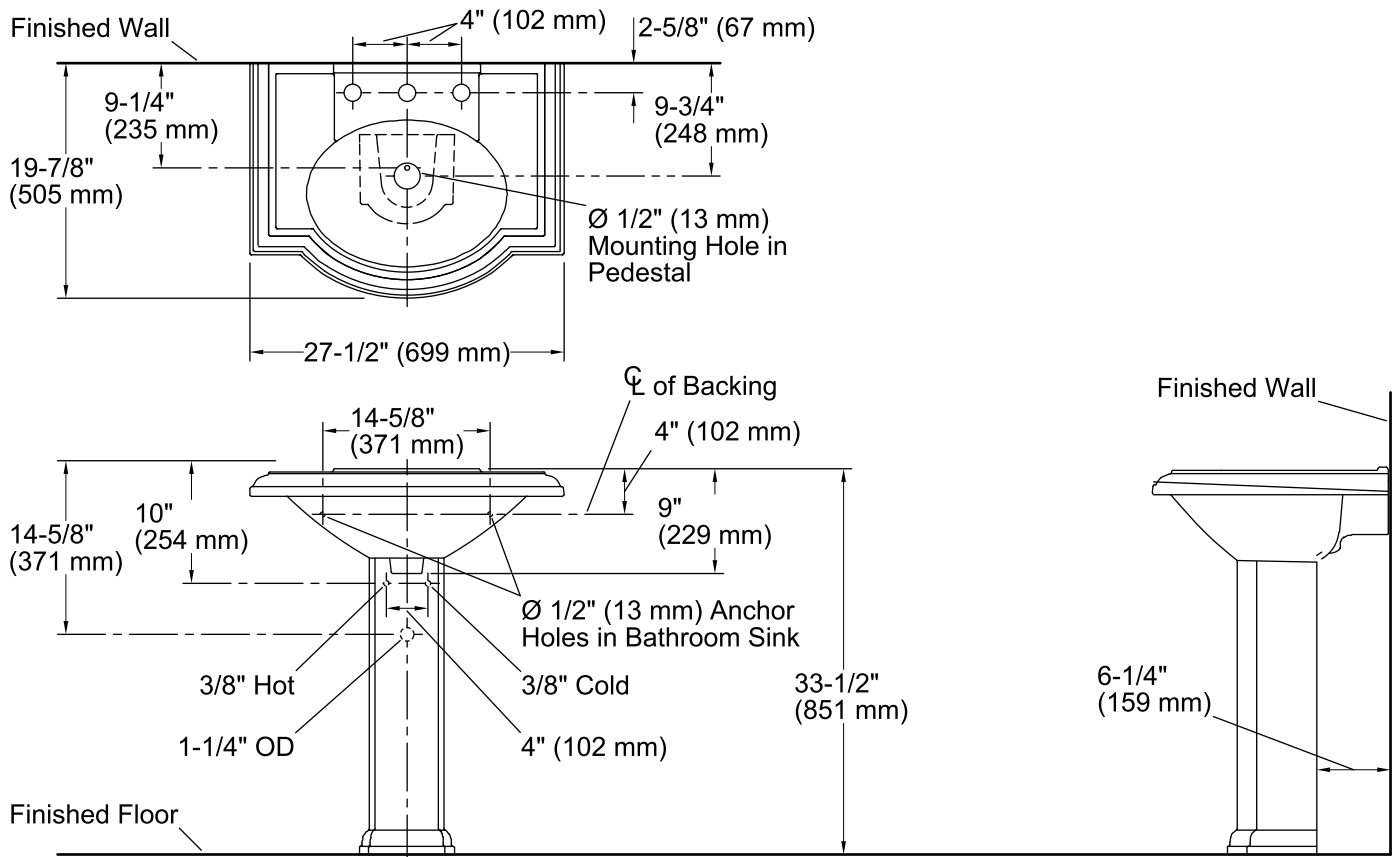

Devonshire®

Pedestal Bathroom Sink

K-2294-8

Features

- 8-inch center faucet holes.
- Oval basin.
- Overflow drain.
- Combination consists of the K-2295-8 basin and the K-2288 pedestal.
- Coordinates with other products in the Devonshire collection.

Material

- Vitreous china.

Installation

- Pedestal

Recommended Products/Accessories

- K-7605-P Angle Supply with Stop (pair)
- K-8998 P-Trap

Optional Products/Accessories

- 1041816 Hardware kit, Hollow Wall

Included Components

Product consists of:

- K-2288 Bathroom Sink Pedestal
- K-2295-8 Pedestal Bathroom Sink Basin

Additional Components:

- Accessory pack
- rubber pads

Codes/Standards

ASME A112.19.2/CSA B45.1

THE BOLD LOOK
OF **KOHLER**®

Technical Information

All product dimensions are nominal.

Bowl configuration:	Single
Installation:	Pedestal
Bowl area (Only):	Length: 17" (432 mm) Width: 12" (305 mm) Water depth: 4-7/8" (124 mm)
Number of deck holes:	3
Faucet hole spacing:	8" (203 mm)
Faucet hole(s):	1-3/8" (35 mm)
Drain hole:	1-3/4" (44 mm)