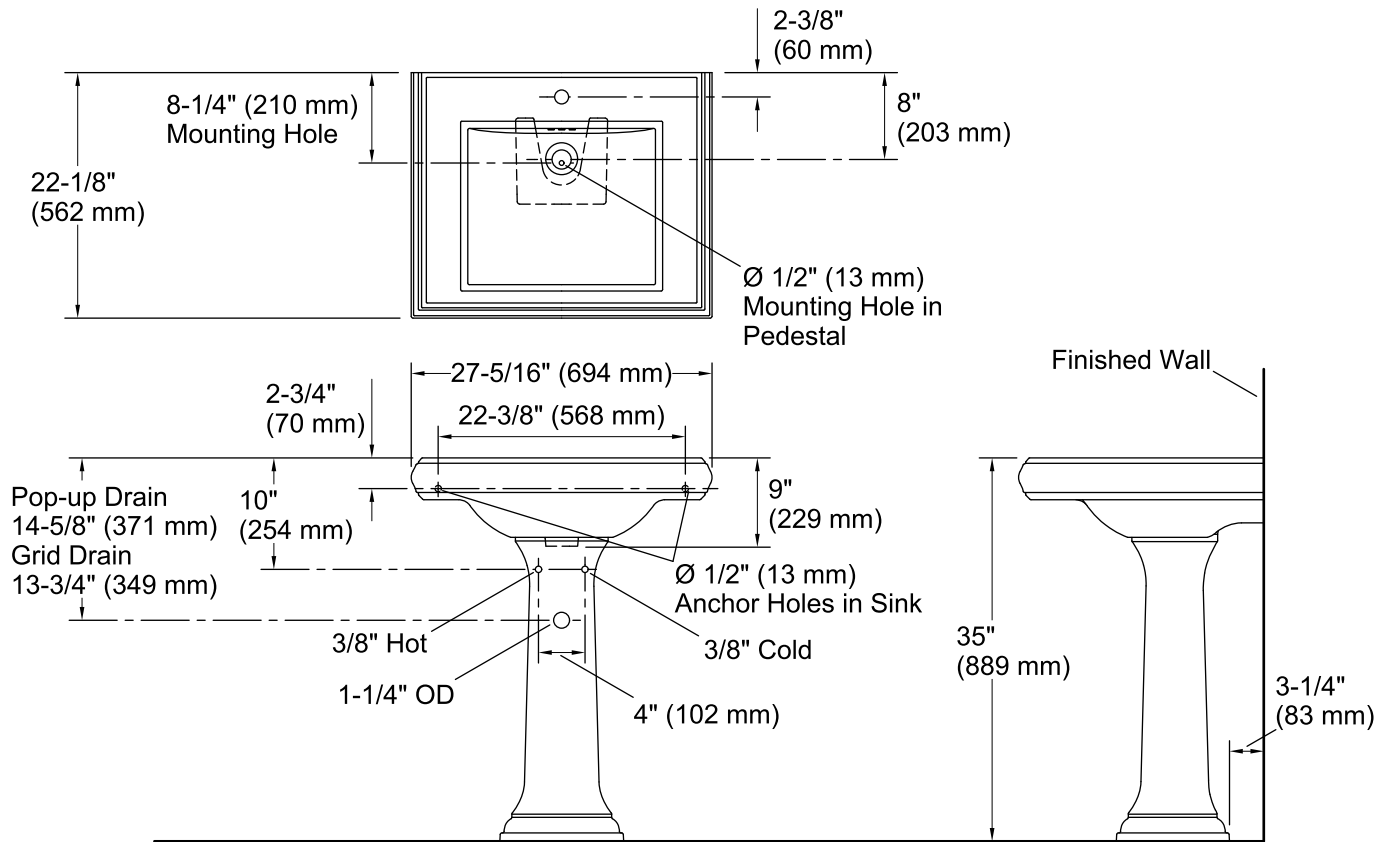

Memoirs® Classic
Pedestal Bathroom Sink
K-2258-1

Features

- Single faucet hole.
- Refined rectangular basin.
- Overflow drain.
- Combination consists of the K-2259-1 basin and the K-2267 pedestal.
- Coordinates with other products in the Memoirs collection.

Material

- Fireclay

Installation

- Pedestal

Recommended Products/Accessories

- K-7605-P Angle Supply with Stop (pair)
- K-8998 P-Trap

Optional Products/Accessories

- 1041816 Hardware kit, Hollow Wall

Included Components

Product consists of:

- K-2259-1 Pedestal/Console Table Bathroom Sink
- K-2267 Bathroom Sink Pedestal

Additional Components:

- Accessory pack
- rubber pads

Codes/Standards

ASME A112.19.2/CSA B45.1

Technical Information

All product dimensions are nominal.

Bowl configuration:	Single
Installation:	Pedestal
Bowl area (Only):	Length: 18" (457 mm) Width: 15" (381 mm) Water depth: 5-1/4" (133 mm)
Number of deck holes:	1
Faucet hole(s):	1-3/8" (35 mm)
Drain hole:	1-3/4" (44 mm)