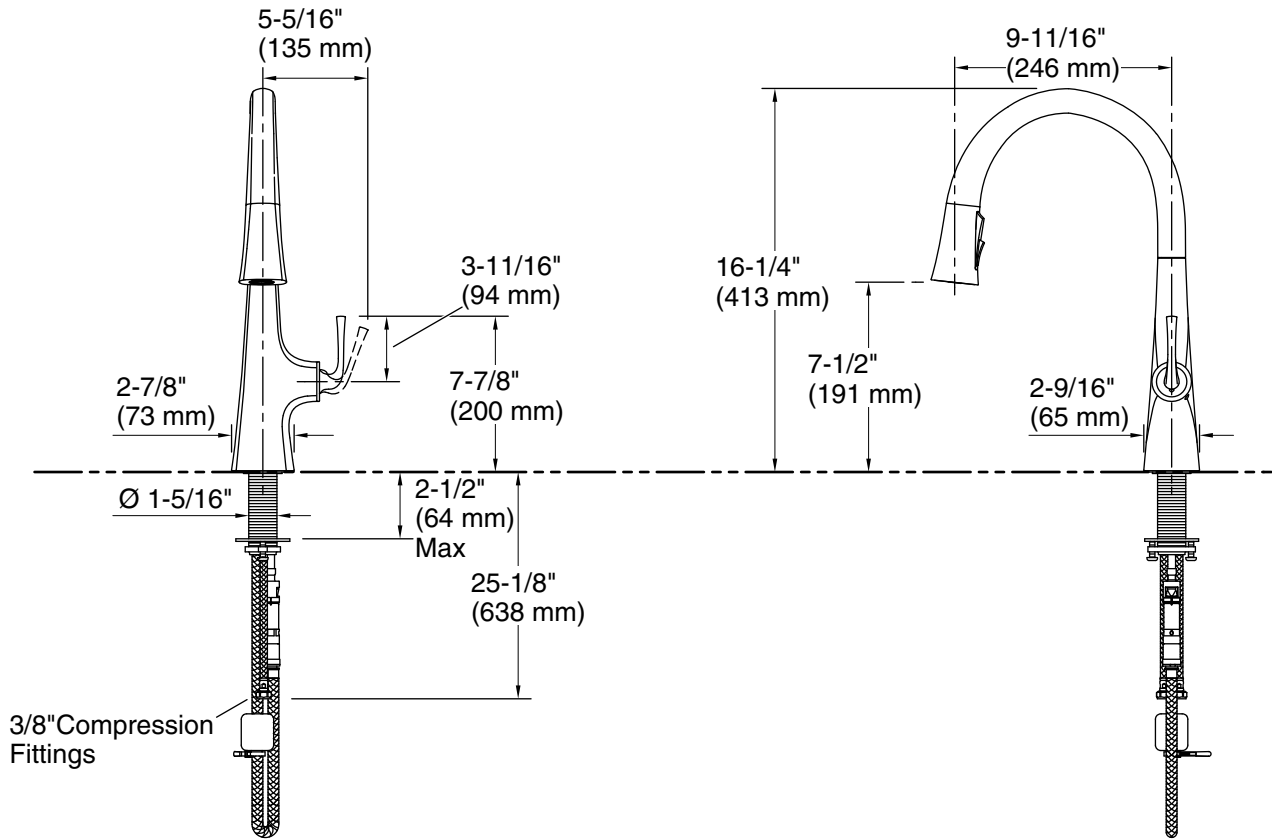

Adapters, Rough-in and Extension Kits

1012715 Range: 2-1/2" (64 mm) -
 4-5/8" (118 mm)

Optional Products/Accessories

K-22071 Three-hole kitchen faucet escutcheon

ADA **CSA B651**

Codes/Standards

ASME A112.18.1/CSA B125.1

Technical Information

All product dimensions are nominal.

Drain included: No

Spout:

Spout reach: 9-11/16" (246 mm)

Notes

Install this product according to the installation instructions.

ADA complaint for faucet handles only.