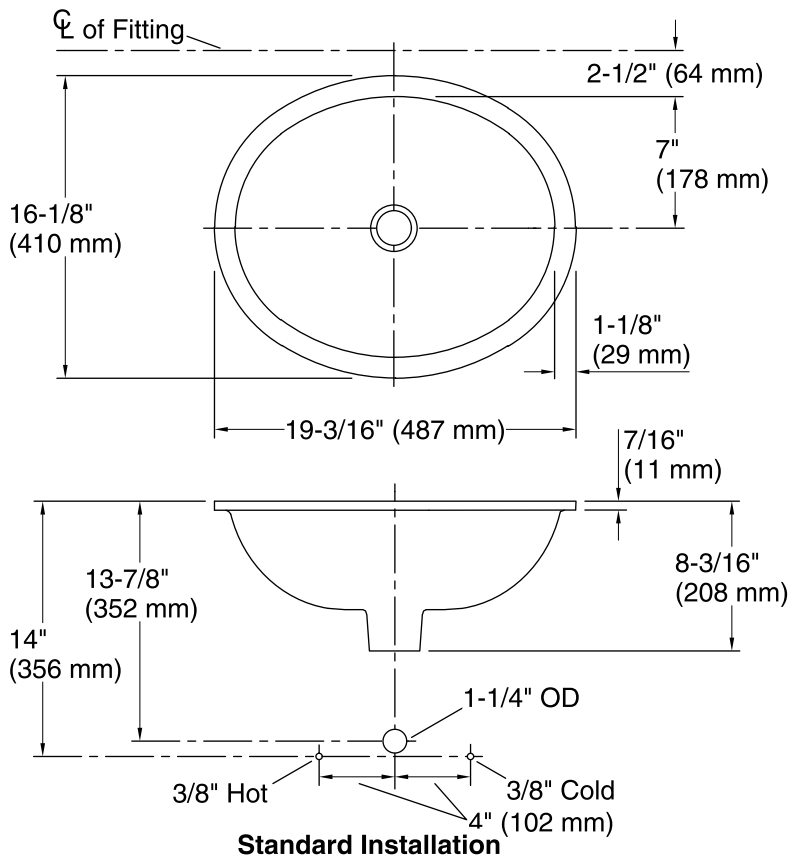

K-14218-FG

Technical Information

All product dimensions are nominal.

- Bowl configuration: Single
- Installation: Under-mount
- Bowl area (Only): Length: 17" (432 mm)
Width: 14" (356 mm)
Water depth: 6-3/8" (162 mm)
- Drain hole: 1-3/4" (44 mm)
- Template: 1151011-7, required, included