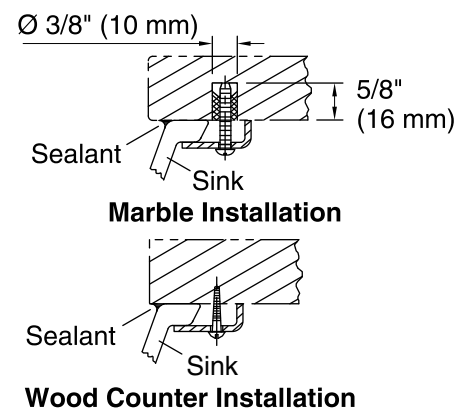

K-14218-FG

Technical Information

All product dimensions are nominal.

- Bowl configuration: Single
- Installation: Under-mount
- Bowl area (Only): Length: 17" (432 mm)
Width: 14" (356 mm)
Water depth: 6-3/8" (162 mm)
- Drain hole: 1-3/4" (44 mm)
- Template: 1151011-7, required, included