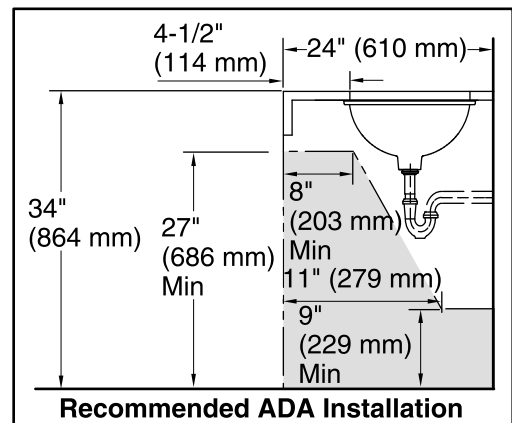

K-14218-FG

Technical Information

All product dimensions are nominal.

- Bowl configuration: Single
- Installation: Under-mount
- Bowl area (Only): Length: 17" (432 mm)
Width: 14" (356 mm)
Water depth: 6-3/8" (162 mm)
- Drain hole: 1-3/4" (44 mm)
- Template: 1151011-7, required, included