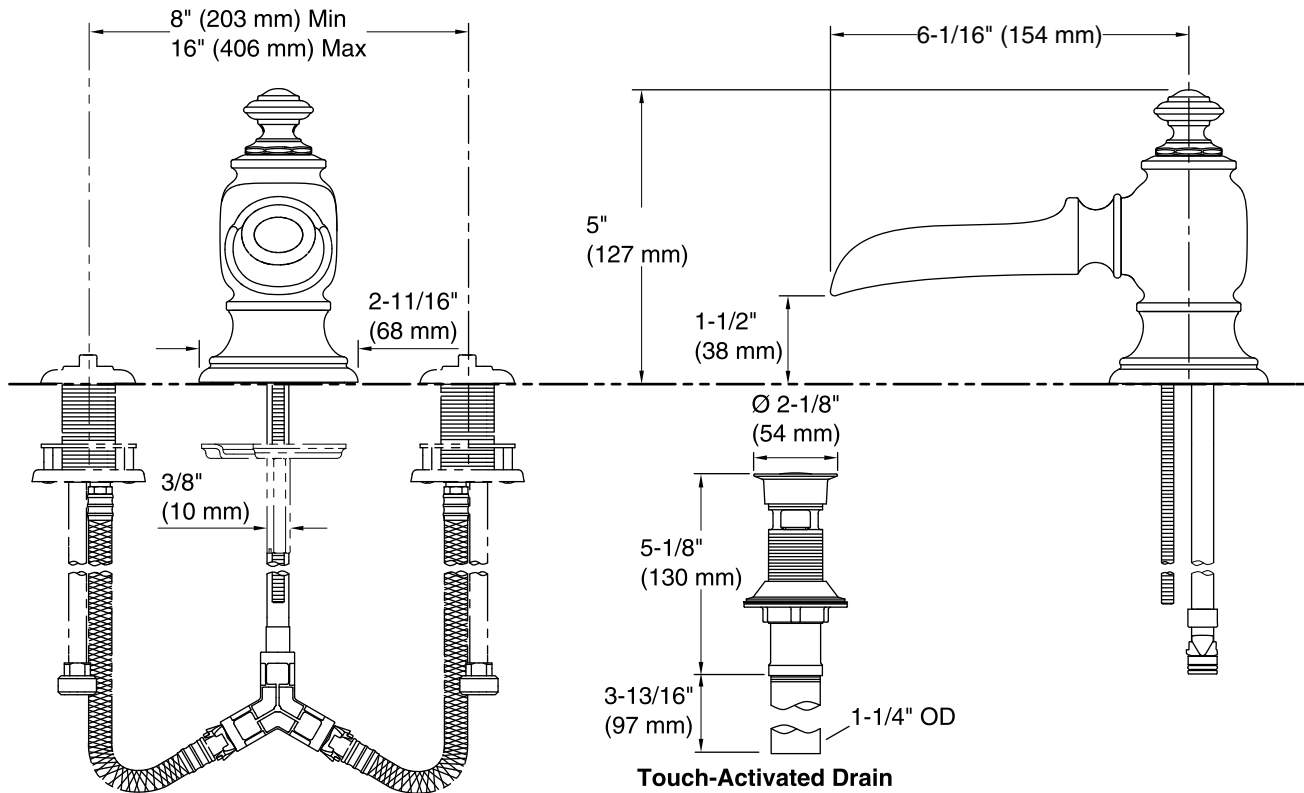

Features

- 6 1/16" spout reach
- Includes metal touch-activated drain
- 1.2 gal/min (4.5 l/min) maximum flow rate [max at 60 psi (4.14 bar)]
- Coordinate with Artifacts faucets, accessories, and showering components to complete your bathroom
- Handles sold separately

Technical Information

All product dimensions are nominal.

Faucet:

Flow rate: 1.2 gal/min (4.5 l/min)

Pressure: 60 psi (4.1 bar)

Notes

Install this product according to the installation instructions.

ADA compliant when installed to the specific requirements of these regulations.