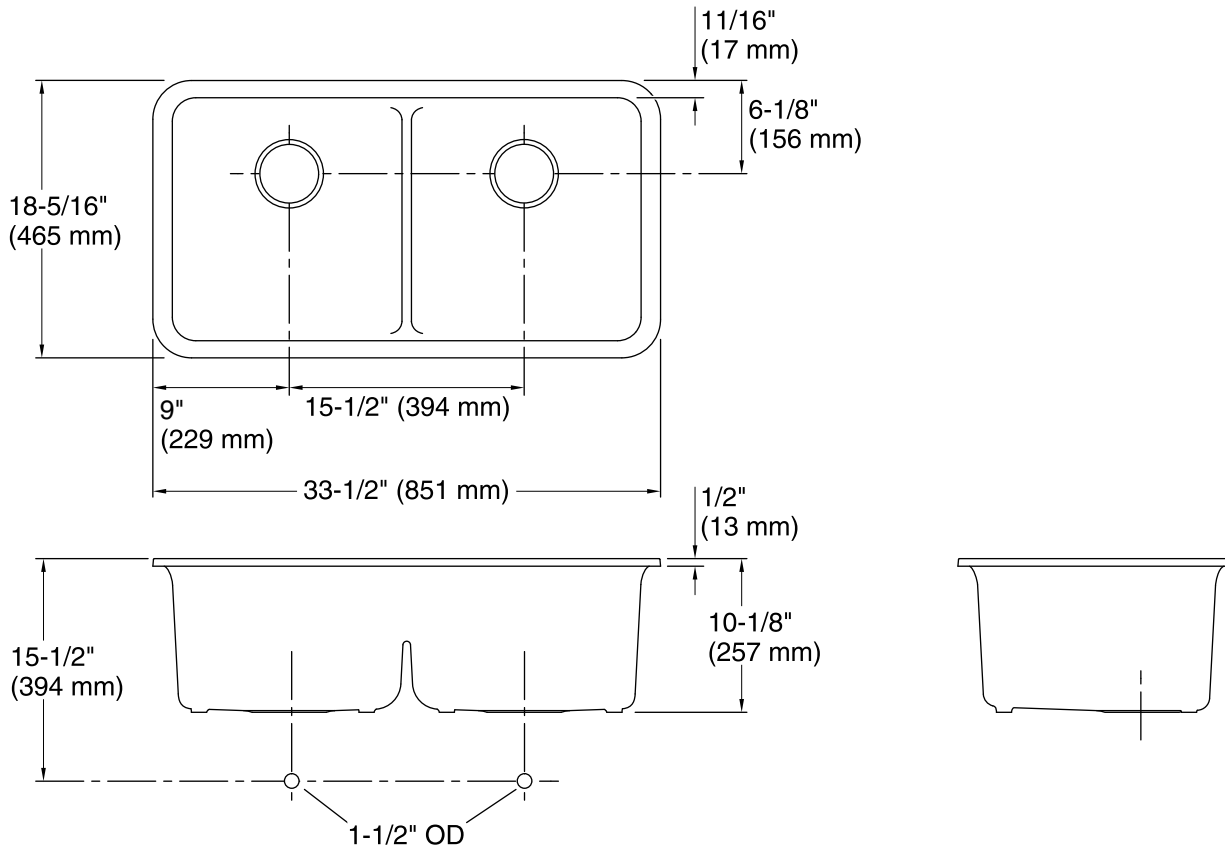

Features

- No faucet holes.
- Includes cutout templates.
- Double equal basins.
- Includes 1 sink rack.

Material

- KOHLER Neoroc material.

Installation

- Fits minimum 36-inch base cabinet width.
- Under-mount installation.

Technical Information

All product dimensions are nominal.

Bowl configuration:	Double equal
Installation:	Under-mount
Bowl area (Left)	Length: 14-7/8" (378 mm) Width: 15-3/16" (386 mm) Bowl depth: 9-1/2" (241 mm) Water depth: 9-1/2" (241 mm)
Bowl area (Right)	Length: 14-7/8" (378 mm) Width: 15-3/16" (386 mm) Bowl depth: 9-1/2" (241 mm) Water depth: 9-1/2" (241 mm)
Drain hole:	3-7/8" (98 mm)
Template:	1256394-7, required, included