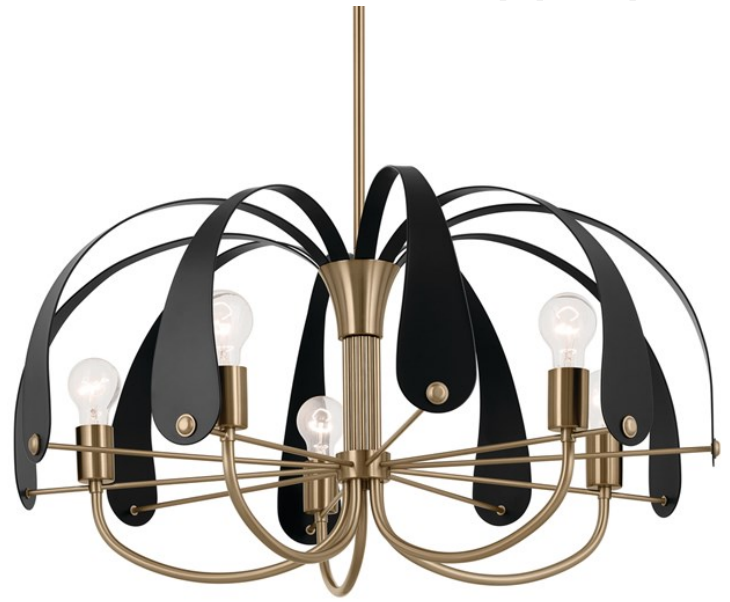

SPECIFICATIONS

Certifications/Qualifications

Prop65	Yes www.kichler.com/warranty
--------	---

Dimensions

Base Backplate	5.75" DIA
Chain/Stem Length	36"
Weight	18.00 LBS
Height	16.00"
Overall Height	53.25"
Width	31.00"

FIXTURE ATTRIBUTES

Housing

Primary Material	Steel
Max Stem Tilt	90.0 Degrees

Product/Ordering Information

SKU	52572CPZ
Finish	Champagne Bronze
Style	Art Deco
UPC	783927032346.0

Finish Options

 Champagne Bronze

ALSO IN THIS FAMILY

52573CPZ