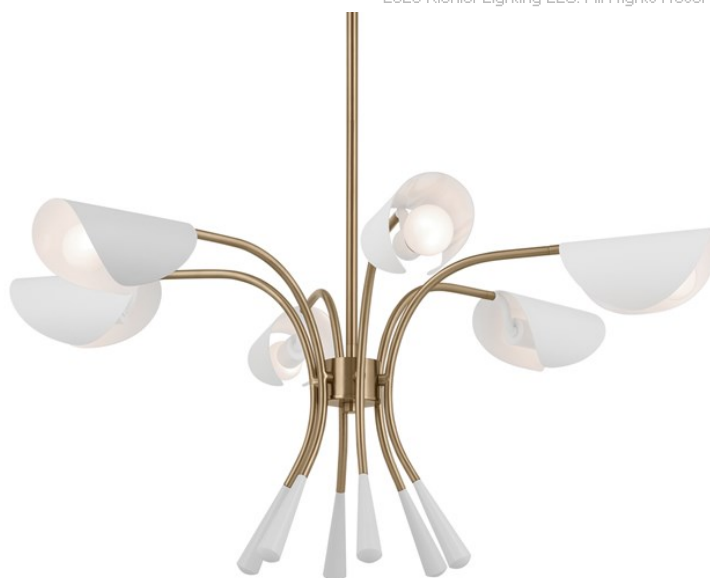

SPECIFICATIONS

Certifications/Qualifications

Prop65	Yes www.kichler.com/warranty
--------	---

Dimensions

Base Backplate	5.5" DIA
Chain/Stem Length	36"
Weight	17.50 LBS
Height	17.00"
Overall Height	51.25"
Width	39.25"

Lamp Included	Not Included
Lamp Type	A; G25
Light Source	Bulb
Max or Nominal Watt	60.00
# of Bulbs/LED Modules	6
Socket Type	E26 (Medium)

Mounting/Installation

Connector	Yes
Interior/Exterior	INTERIOR
Lead Wire Length	144"
Location Rating	Dry
Mounting Weight	17.50 LBS
Wire Connectors	Wire Nuts

FIXTURE ATTRIBUTES

Housing

Primary Material	Steel
Max Stem Tilt	90.0 Degrees
Shade Description	Metal Shade
Shade Dimensions	8" D X 4" H
Shade Included	Yes

Product/Ordering Information

SKU	52559CPZWH
Finish	Champagne Bronze
Style	Mid-Century Modern
UPC	783927031493.0

Finish Options

-  Champagne Bronze
-  Champagne Bronze
-  Satin Nickel

ALSO IN THIS FAMILY

52558CPZBK

52558CPZWH

52558SN

52559CPZBK

52559SN