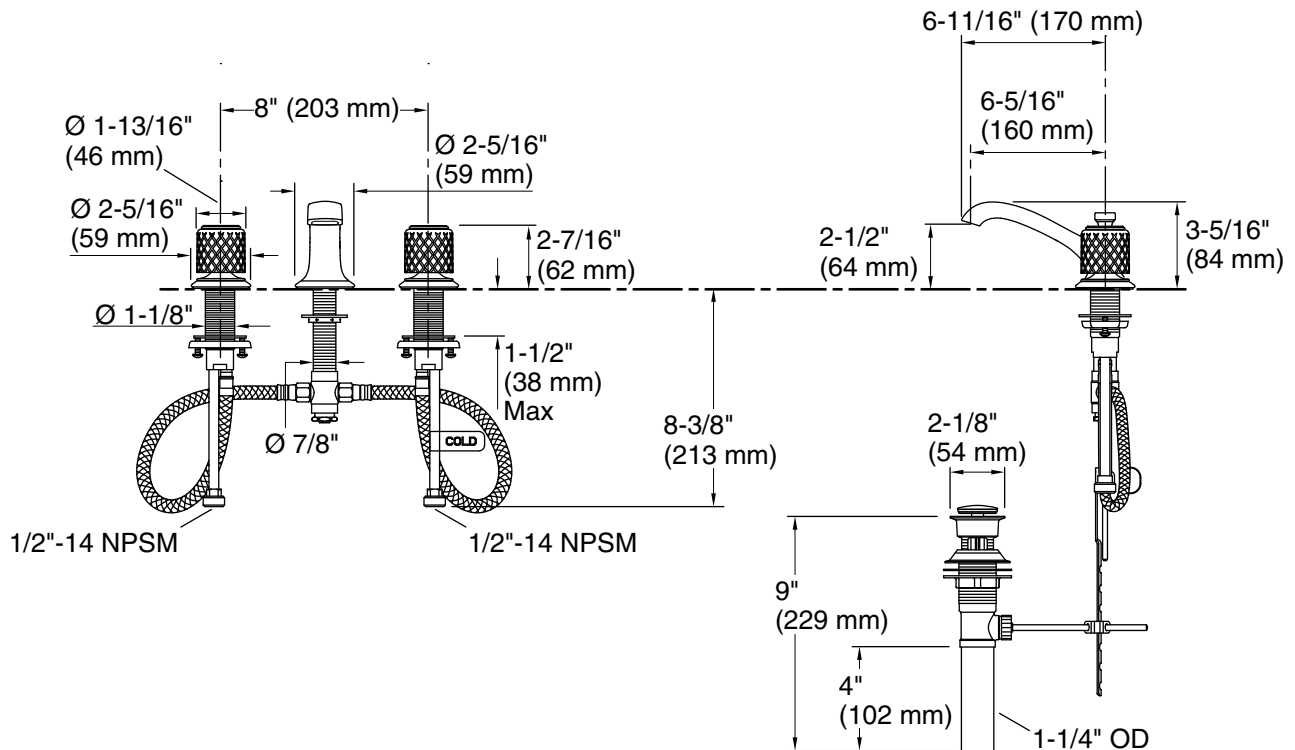

KALLISTA®

Script™ Sink Faucet, Low Spout, Saint Louis Crystal Knobs

FEATURES

- Solid metal construction for durability and reliability
- Two-handle, widespread lavatory faucet for 8" (203 mm) - 16" (406 mm) centers
- Quarter-turn washerless ceramic disc valves
- 1.2 gal/min (4.5 l/min) maximum flow rate
- Includes drain
- Meets CalGreen requirements for lavatory faucets
- Complements the Script collection

* Compliant when installed to the specific requirement of this regulation

P25050

CSA B651 OBC

ST[®] LOUIS

SPECIFIED MODEL

Model	Description	Finishes	
P25050-SLB	Script Sink Faucet, Low Spout, Saint Louis Dark Blue Crystal Handles	<input type="checkbox"/> CP Polished Chrome	<input type="checkbox"/> AD Nickel Silver
		<input type="checkbox"/> BCH Blush Bronze	
P25050-SLC	Script Sink Faucet, Low Spout, Saint Louis Clear Crystal Handles	<input type="checkbox"/> CP Polished Chrome	<input type="checkbox"/> AD Nickel Silver
		<input type="checkbox"/> BCH Blush Bronze	
P25050-SLG	Script Sink Faucet, Low Spout, Saint Louis Flannel Grey Crystal Handles	<input type="checkbox"/> CP Polished Chrome	<input type="checkbox"/> AD Nickel Silver
		<input type="checkbox"/> BCH Blush Bronze	