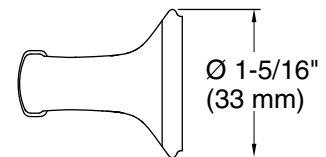

FEATURES

P30801

- Solid metal construction for durability and reliability
- Includes all hardware for installation
- Complements KALLISTA's transitional faucets and fixtures

SPECIFIED MODEL				
Model	Description	Finishes		
P30801-00	Transitional Cabinet Pull	<input type="checkbox"/> CP Polished Chrome	<input type="checkbox"/> AD Nickel Silver	<input type="checkbox"/> 24K Polished Gold
		<input type="checkbox"/> AG Brushed Nickel	<input type="checkbox"/> W7 Black Nickel	<input type="checkbox"/> BCH Blush Bronze