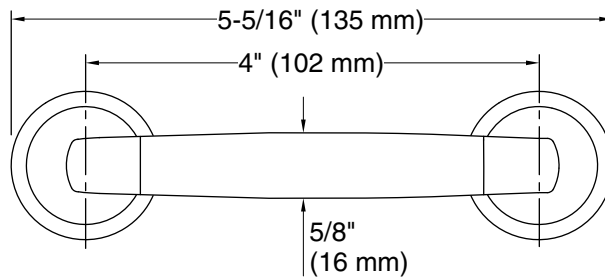

FEATURES

P30801

- Solid metal construction for durability and reliability
- Includes all hardware for installation
- Complements KALLISTA's transitional faucets and fixtures

SPECIFIED MODEL				
Model	Description	Finishes		
P30801-00	Transitional Cabinet Pull	<input type="checkbox"/> CP Polished Chrome	<input type="checkbox"/> AD Nickel Silver	<input type="checkbox"/> 24K Polished Gold
		<input type="checkbox"/> AG Brushed Nickel	<input type="checkbox"/> W7 Black Nickel	<input type="checkbox"/> BCH Blush Bronze