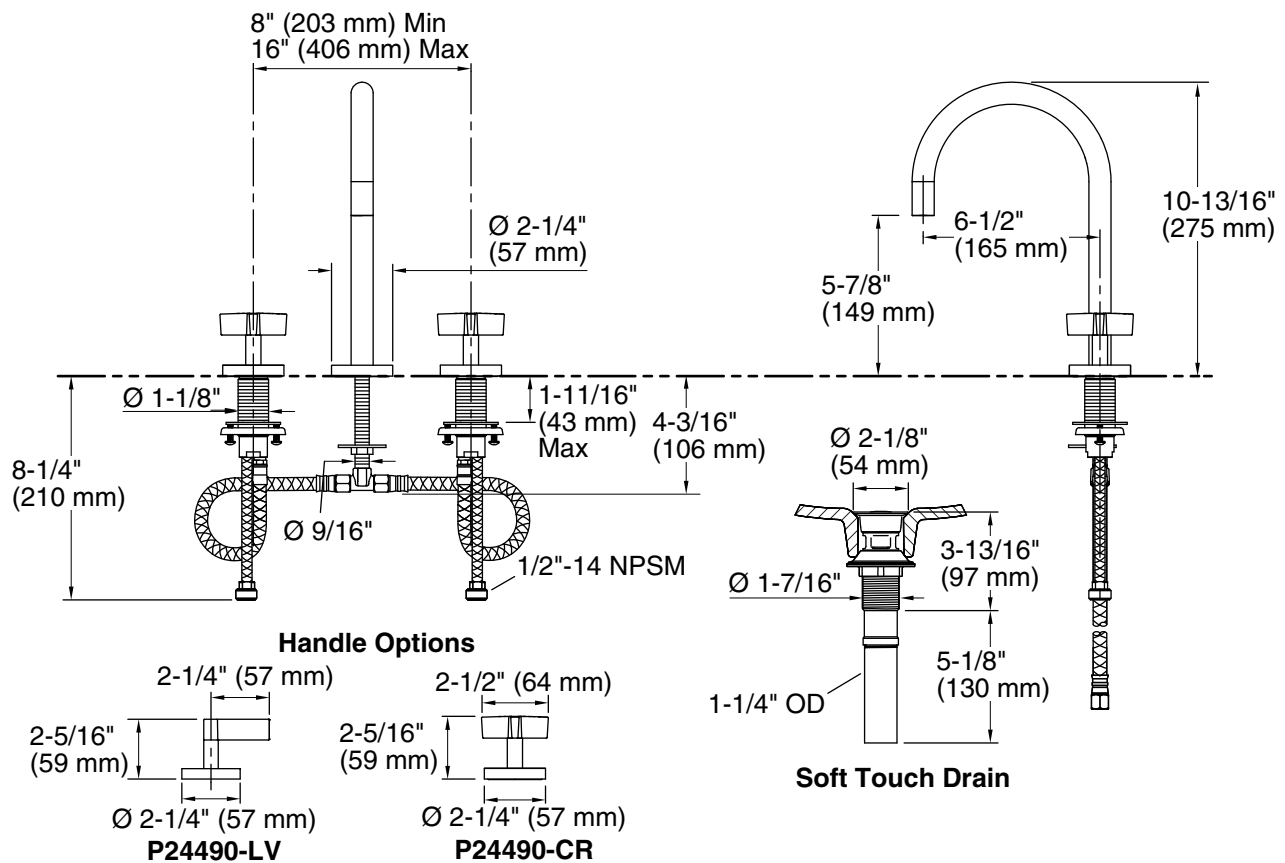

### FEATURES

- Solid brass construction for durability and reliability
- Two-handle, widespread lavatory faucet for 8" (203 mm) to 16" (406 mm) centers
- 1.2 gal/min (4.5 l/min) maximum flow rate
- Includes Soft Touch drain
- Quarter-turn washerless ceramic disc valves
- Meets CalGreen requirements for bathroom sink faucets
- Complements the One collection

### SPECIFIED MODEL

Model	Description	Finishes				
P24490-CR	One Basin Set, Gooseneck Spout, Cross Handles	<input type="checkbox"/> CP Polished Chrome	<input type="checkbox"/> AD Nickel Silver	<input type="checkbox"/> AG Brushed Nickel	<input type="checkbox"/> GN Gunmetal	<input type="checkbox"/> ULB Unlacquered Brass
P24490-LV	One Basin Set, Gooseneck Spout, Lever Handles	<input type="checkbox"/> CP Polished Chrome	<input type="checkbox"/> AD Nickel Silver	<input type="checkbox"/> AG Brushed Nickel	<input type="checkbox"/> GN Gunmetal	<input type="checkbox"/> ULB Unlacquered Brass