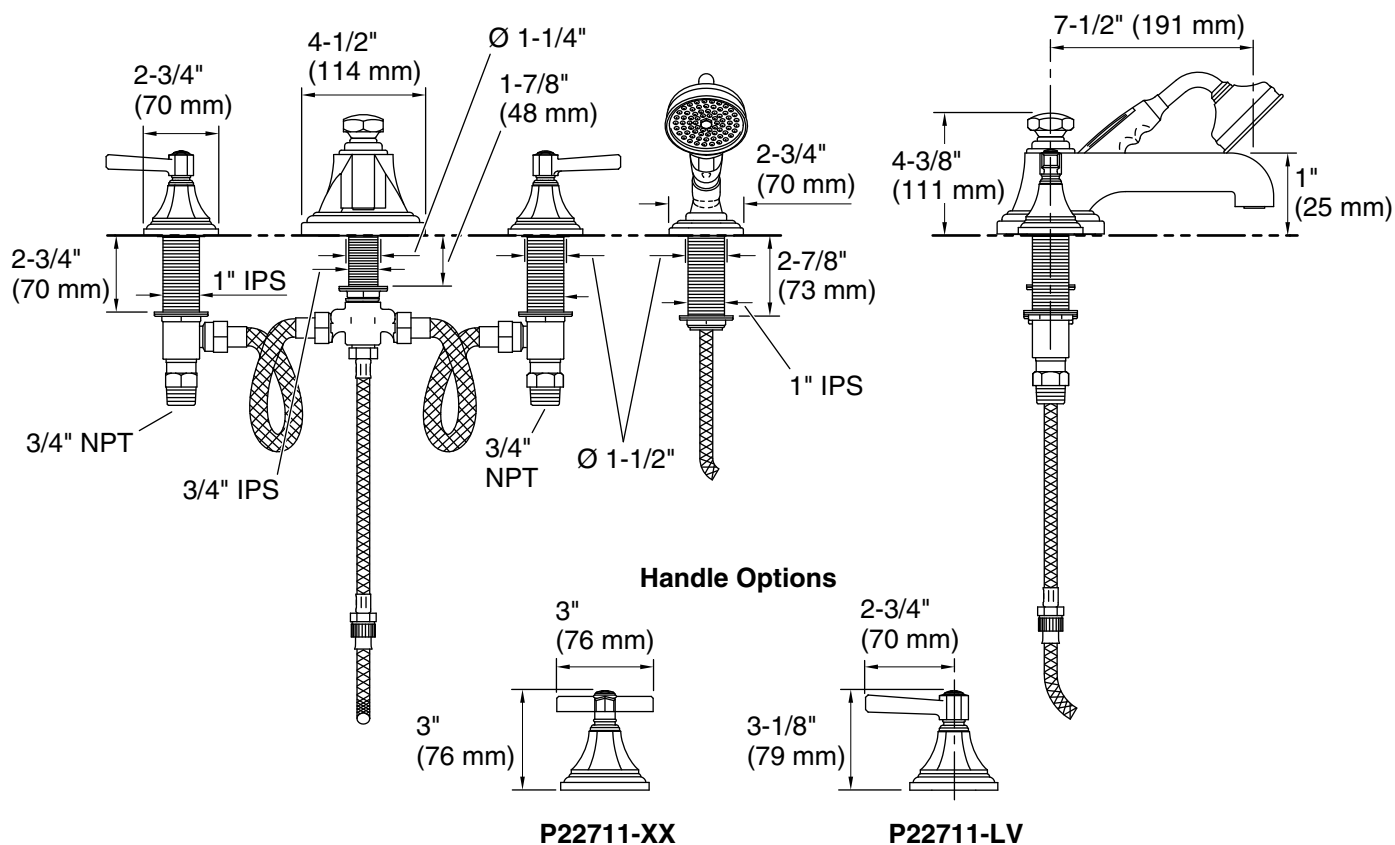

FEATURES

P22711

Deck Bath Set

- Solid brass construction for durability and reliability
- Quarter-turn washerless ceramic disc valves
- 3/4" high flow valves
- Complements the For Town collection

Handshower

- Solid brass construction for durability and reliability
- 2.5 gal/min (9.5 l/min) flow rate
- 45 psi (3.1 bars) supply pressure limit
- Complements the For Town collection

SPECIFIED MODEL

Model	Description	Finishes		
P22711-XX	For Town Deck-Mount Bath Set with Diverter and Handshower, Cross Handles	<input type="checkbox"/> CP Polished Chrome	<input type="checkbox"/> AD Nickel Silver	<input type="checkbox"/> AG Brushed Nickel
P22711-LV	For Town Deck-Mount Bath Set with Diverter and Handshower, Lever Handles	<input type="checkbox"/> CP Polished Chrome	<input type="checkbox"/> AD Nickel Silver	<input type="checkbox"/> AG Brushed Nickel