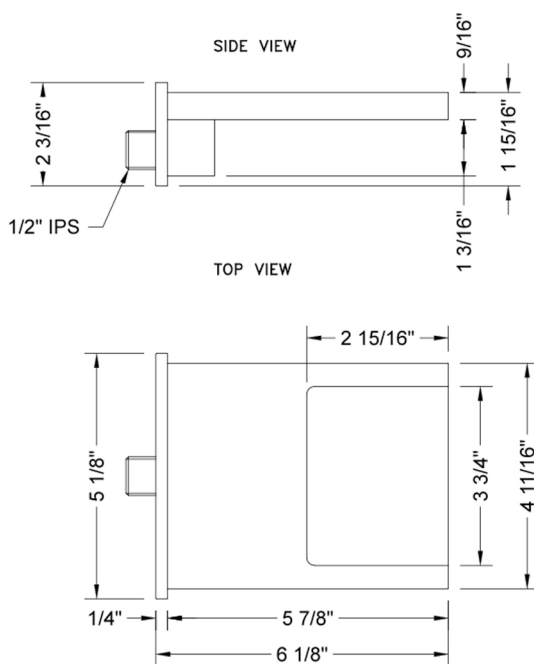

Cascada Pico

Model #: S176-

FEATURES:

- Brass waterfall showerhead
- Use as a showerhead or tub filler
- 1/2" Male IPS connection
- Quick connect/disconnect
- 3 3/4" wide cascading waterfall flow
- Available flow rate: 2.5 GPM

SPECIFICATION DRAWING:

SPRAY PATTERNS:

Waterfall