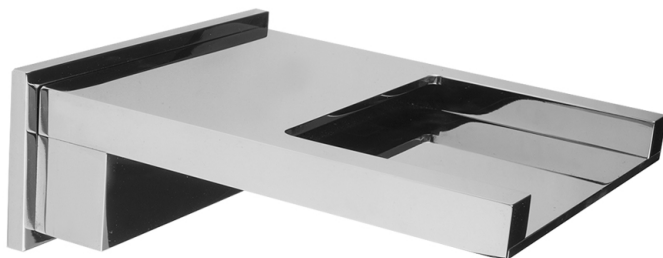

Cascada Pico

Model #: S176-

FEATURES:

- Brass waterfall showerhead
- Use as a showerhead or tub filler
- 1/2" Male IPS connection
- Quick connect/disconnect
- 3 3/4" wide cascading waterfall flow
- Available flow rate: 2.5 GPM

AVAILABLE FINISHES:

Polished Chrome (PCH)	Satin Chrome (SC)	Bronze Umber (BU)
Satin Nickel (SN)	Pewter (PEW)	Caramel Bronze (CB)
Polished Nickel (PN)	Antique Brass (AB)	Antique Copper (ACU)
Oil-Rubbed Bronze (ORB)	Polished Brass (PB)	Polished Copper (PCU)
Vintage Bronze (VB)	Satin Brass (SB)	Rose Gold (RG)
Matte Black (MBK)	Satin Gold (SG)	Polished Gold (PG)
Black Nickel (BKN)	Bombay Gold (BG)	Jewelers Gold (JG)
Europa Bronze (EB)	White (WH)	Sedona Beige (SDB)
Tristan Brass (TB)	Unlacquered Brass (ULB)	Satin Cooper (SCU)

SPECIFICATION DRAWING:

SPRAY PATTERNS:

Waterfall