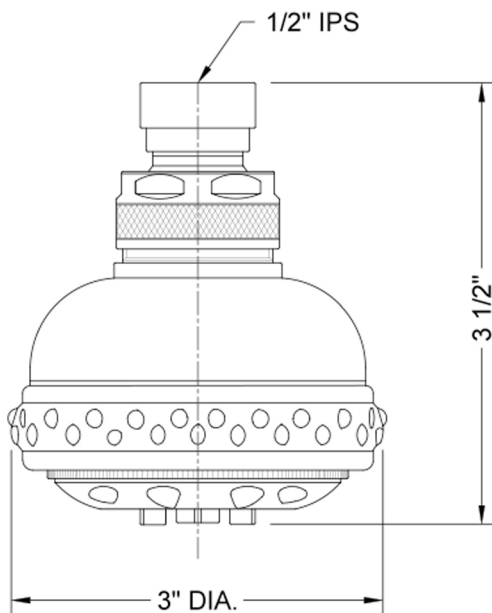

Serena Showerhead- 1.5 GPM

Model #: S128-1.5-

FEATURES:

- 5 function showerhead with 3" face
- 1/2" IPS adjustable brass ball joint to adjust angle of showerhead
- Rubber ring for easy grip, no slip adjustment of functions
- Available flow rates: 2.5, 2.0, 1.75 & 1.5 GPM

SPECIFICATION DRAWING:

SPRAY PATTERNS: