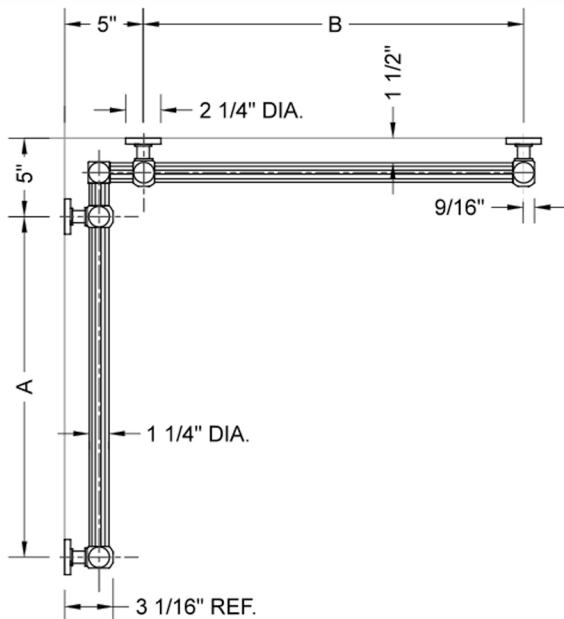

G71 12" x 60" Inside Corner Grab Bar

Model #: G71-12-60-IC-

FEATURES:

- ADA compliant when properly installed
- All brass construction, fully polished & plated
- All grab bars can be custom sized. Contact JACLO for pricing & availability
- Optional handshower sliders and toilet paper/wash cloth holders can be added only upon initial order
- Grab bars over 32" REQUIRE a middle post

SPECIFICATION DRAWING:

BRASS LUXURY GRAB BAR							
PART. #	DESCRIPTION	A	B	PART. #	DESCRIPTION	A	B
G71-12-12-IC	CENTER OF POST	12"	12"	G71-24-36-IC	CENTER OF POST	24"	36"
G71-12-16-IC	CENTER OF POST	12"	16"	G71-24-48-IC	CENTER OF POST	24"	48"
G71-12-24-IC	CENTER OF POST	12"	24"	G71-24-60-IC	CENTER OF POST	24"	60"
G71-12-32-IC	CENTER OF POST	12"	32"				
				G71-32-32-IC	CENTER OF POST	32"	32"
G71-12-36-IC	CENTER OF POST	12"	36"	G71-32-36-IC	CENTER OF POST	32"	36"
G71-12-48-IC	CENTER OF POST	12"	48"	G71-32-48-IC	CENTER OF POST	32"	48"
G71-12-60-IC	CENTER OF POST	12"	60"	G71-32-60-IC	CENTER OF POST	32"	60"
G71-16-16-IC	CENTER OF POST	16"	16"	G71-36-36-IC	CENTER OF POST	36"	36"
G71-16-24-IC	CENTER OF POST	16"	24"	G71-36-48-IC	CENTER OF POST	36"	48"
G71-16-32-IC	CENTER OF POST	16"	32"	G71-36-60-IC	CENTER OF POST	36"	60"
G71-16-36-IC	CENTER OF POST	16"	36"	G71-48-48-IC	CENTER OF POST	48"	48"
G71-16-48-IC	CENTER OF POST	16"	48"	G71-48-60-IC	CENTER OF POST	48"	60"
G71-16-60-IC	CENTER OF POST	16"	60"				
				G71-60-60-IC	CENTER OF POST	60"	60"
G71-24-24-IC	CENTER OF POST	24"	24"				
G71-24-32-IC	CENTER OF POST	24"	32"				