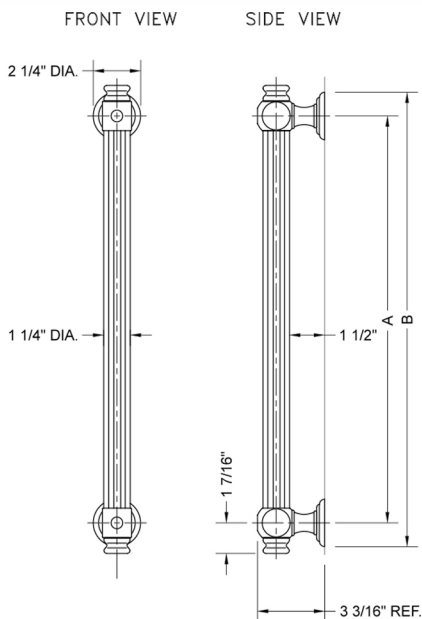

32" G61 Straight Grab Bar

Model #: **G61-32-**

FEATURES:

- ADA compliant when properly installed
- All brass construction, fully polished & plated
- All grab bars can be custom sized. Contact JACLO for pricing & availability
- Optional handshower sliders and toilet paper/wash cloth holders can be added only upon initial order
- Grab bars over 32" REQUIRE a middle post

SPECIFICATION DRAWING:

BRASS LUXURY GRAB BAR			
PART. #	DESCRIPTION	A	B
G61-12-XX	12" CENTER TO CENTER	12"	14 1/4"
G61-16-XX	16" CENTER TO CENTER	16"	18 1/4"
G61-18-XX	18" CENTER TO CENTER	18"	20 1/4"
G61-24-XX	24" CENTER TO CENTER	24"	24 1/4"
G61-32-XX	32" CENTER TO CENTER	32"	34 1/4"
*NOTE: GRAB BARS OVER 32" REQUIRE A MIDDLE POST			
G61-36-XX	36" CENTER TO CENTER	36"	38 1/4"
G61-42-XX	42" CENTER TO CENTER	42"	44 1/4"
G61-48-XX	48" CENTER TO CENTER	48"	50 1/4"
G61-60-XX	60" CENTER TO CENTER	60"	62 1/4"