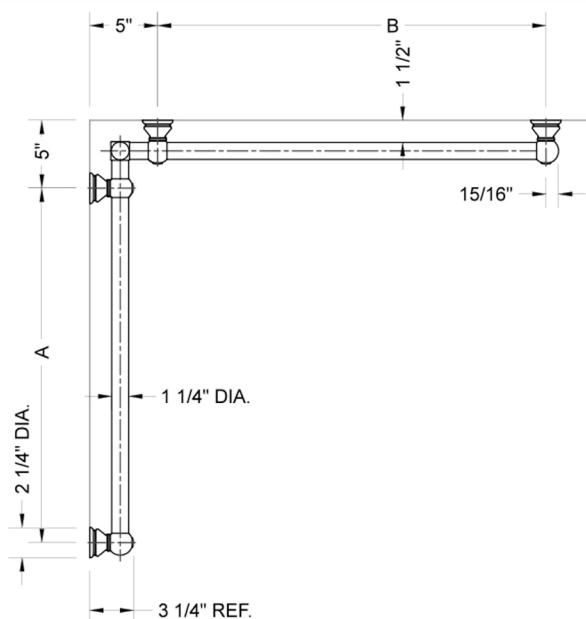

G30 16" x 36" Inside Corner Grab Bar

Model #: G30-16-36-IC-

FEATURES:

- ADA compliant when properly installed
- All brass construction, fully polished & plated
- All grab bars can be custom sized. Contact JACLO for pricing & availability
- Optional handshower sliders and toilet paper/wash cloth holders can be added only upon initial order
- Grab bars over 32" REQUIRE a middle post

SPECIFICATION DRAWING:

BRASS LUXURY GRAB BAR							
PART. #	DESCRIPTION	A	B	PART. #	DESCRIPTION	A	B
G30-12-12-IC	CENTER OF POST	12"	12"	G30-24-36-IC	CENTER OF POST	24"	36"
G30-12-16-IC	CENTER OF POST	12"	16"	G30-24-48-IC	CENTER OF POST	24"	48"
G30-12-24-IC	CENTER OF POST	12"	24"	G30-24-60-IC	CENTER OF POST	24"	60"
G30-12-32-IC	CENTER OF POST	12"	32"				
G30-12-36-IC	CENTER OF POST	12"	36"	G30-32-32-IC	CENTER OF POST	32"	32"
G30-12-48-IC	CENTER OF POST	12"	48"	G30-32-36-IC	CENTER OF POST	32"	36"
G30-12-60-IC	CENTER OF POST	12"	60"	G30-32-48-IC	CENTER OF POST	32"	48"
				G30-32-60-IC	CENTER OF POST	32"	60"
G30-16-16-IC	CENTER OF POST	16"	16"				
G30-16-24-IC	CENTER OF POST	16"	24"	G30-36-36-IC	CENTER OF POST	36"	36"
G30-16-32-IC	CENTER OF POST	16"	32"	G30-36-48-IC	CENTER OF POST	36"	48"
				G30-36-60-IC	CENTER OF POST	36"	60"
G30-16-36-IC	CENTER OF POST	16"	36"				
G30-16-48-IC	CENTER OF POST	16"	48"	G30-48-48-IC	CENTER OF POST	48"	48"
G30-16-60-IC	CENTER OF POST	16"	60"	G30-48-60-IC	CENTER OF POST	48"	60"
G30-24-24-IC	CENTER OF POST	24"	24"	G30-60-60-IC	CENTER OF POST	60"	60"
G30-24-32-IC	CENTER OF POST	24"	32"				