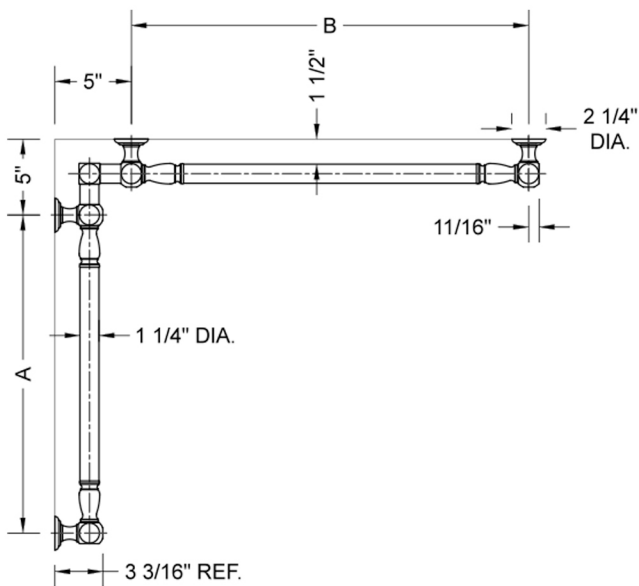

## G20 12" x 36" Inside Corner Grab Bar

**Model #: G20-12-36-IC-**

### FEATURES:

- ADA compliant when properly installed
- All brass construction, fully polished & plated
- All grab bars can be custom sized. Contact JACLO for pricing & availability
- Optional handshower sliders and toilet paper/wash cloth holders can be added only upon initial order
- Grab bars over 32" REQUIRE a middle post

### SPECIFICATION DRAWING:

BRASS LUXURY GRAB BAR							
PART. #	DESCRIPTION	A	B	PART. #	DESCRIPTION	A	B
G20-12-12-IC	CENTER OF POST	12"	12"	G20-24-36-IC	CENTER OF POST	24"	36"
G20-12-16-IC	CENTER OF POST	12"	16"	G20-24-48-IC	CENTER OF POST	24"	48"
G20-12-24-IC	CENTER OF POST	12"	24"	G20-24-60-IC	CENTER OF POST	24"	60"
G20-12-32-IC	CENTER OF POST	12"	32"				
G20-12-36-IC	CENTER OF POST	12"	36"	G20-32-32-IC	CENTER OF POST	32"	32"
G20-12-48-IC	CENTER OF POST	12"	48"	G20-32-36-IC	CENTER OF POST	32"	36"
G20-12-60-IC	CENTER OF POST	12"	60"	G20-32-48-IC	CENTER OF POST	32"	48"
				G20-32-60-IC	CENTER OF POST	32"	60"
G20-16-16-IC	CENTER OF POST	16"	16"				
G20-16-24-IC	CENTER OF POST	16"	24"	G20-36-36-IC	CENTER OF POST	36"	36"
G20-16-32-IC	CENTER OF POST	16"	32"	G20-36-48-IC	CENTER OF POST	36"	48"
				G20-36-60-IC	CENTER OF POST	36"	60"
G20-16-36-IC	CENTER OF POST	16"	36"				
G20-16-48-IC	CENTER OF POST	16"	48"	G20-48-48-IC	CENTER OF POST	48"	48"
G20-16-60-IC	CENTER OF POST	16"	60"	G20-48-60-IC	CENTER OF POST	48"	60"
G20-24-24-IC	CENTER OF POST	24"	24"				
G20-24-32-IC	CENTER OF POST	24"	32"	G20-60-60-IC	CENTER OF POST	60"	60"