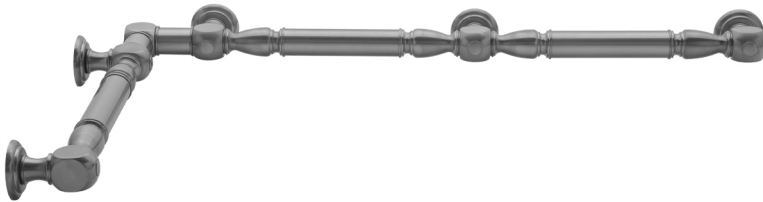

## G20 12" x 36" Inside Corner Grab Bar

**Model #: G20-12-36-IC-**

### FEATURES:

- ADA compliant when properly installed
- All brass construction, fully polished & plated
- All grab bars can be custom sized. Contact JACLO for pricing & availability
- Optional handshower sliders and toilet paper/wash cloth holders can be added only upon initial order
- Grab bars over 32" REQUIRE a middle post

### SPECIFICATION DRAWING:

BRASS LUXURY GRAB BAR							
PART. #	DESCRIPTION	A	B	PART. #	DESCRIPTION	A	B
G20-12-12-IC	CENTER OF POST	12"	12"	G20-24-36-IC	CENTER OF POST	24"	36"
G20-12-16-IC	CENTER OF POST	12"	16"	G20-24-48-IC	CENTER OF POST	24"	48"
G20-12-24-IC	CENTER OF POST	12"	24"	G20-24-60-IC	CENTER OF POST	24"	60"
G20-12-32-IC	CENTER OF POST	12"	32"				
G20-12-36-IC	CENTER OF POST	12"	36"	G20-32-32-IC	CENTER OF POST	32"	32"
G20-12-48-IC	CENTER OF POST	12"	48"	G20-32-36-IC	CENTER OF POST	32"	36"
G20-12-60-IC	CENTER OF POST	12"	60"	G20-32-48-IC	CENTER OF POST	32"	48"
				G20-32-60-IC	CENTER OF POST	32"	60"
G20-16-16-IC	CENTER OF POST	16"	16"				
G20-16-24-IC	CENTER OF POST	16"	24"	G20-36-36-IC	CENTER OF POST	36"	36"
G20-16-32-IC	CENTER OF POST	16"	32"	G20-36-48-IC	CENTER OF POST	36"	48"
				G20-36-60-IC	CENTER OF POST	36"	60"
G20-16-36-IC	CENTER OF POST	16"	36"				
G20-16-48-IC	CENTER OF POST	16"	48"	G20-48-48-IC	CENTER OF POST	48"	48"
G20-16-60-IC	CENTER OF POST	16"	60"	G20-48-60-IC	CENTER OF POST	48"	60"
G20-24-24-IC	CENTER OF POST	24"	24"				
G20-24-32-IC	CENTER OF POST	24"	32"	G20-60-60-IC	CENTER OF POST	60"	60"