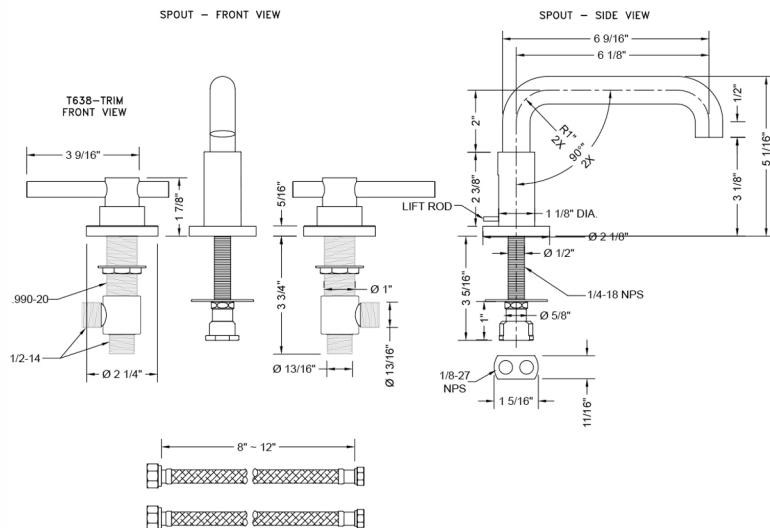

Downtown Contempo Faucet with Round Escutcheons & Peg Lever Handles - 1.2 GPM

Model #: 8882-T638-1.2-

FEATURES:

- All brass 8" - 12" widespread faucet includes brass pop-up drain with overflow
- 1/4 turn ceramic valves
- Low Profile Swivel Spout (For Stationary Spout option, contact JACLO)
- Available Flow Rates: 1.5, 1.2 & 0.5 GPM. Additional flow rate (aerator) options available. Contact JACLO.
- 5 3/4" spout reach
- Spout Hole Size: 1 1/2" - 1 7/8"
- Valve Hole Size: 1 1/8" - 1 5/8"
- ADA Compliant Levers

SPECIFICATION DRAWING:

AVAILABLE HANDLES:

COMPLIANCES:

CEC

Complies with: ASME A112.18.1-2012/CSA B125.1-12