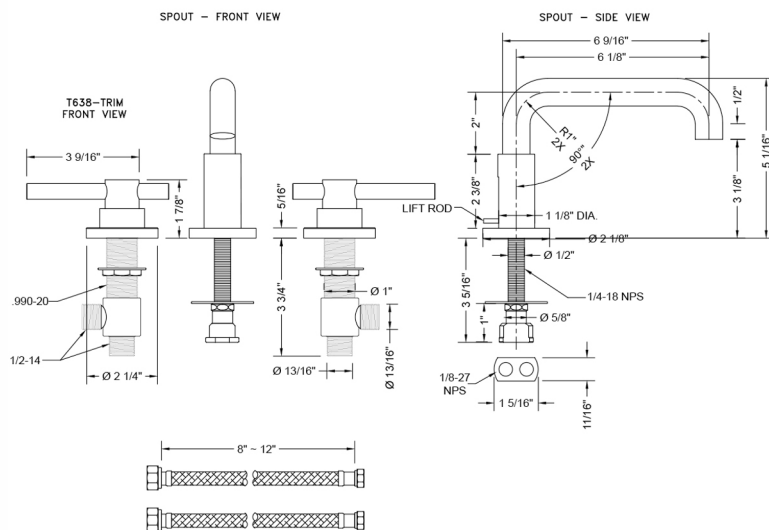

### FEATURES:

- All brass 8" - 12" widespread faucet includes brass pop-up drain with overflow
- 1/4 turn ceramic valves
- Low Profile Swivel Spout (For Stationary Spout option, contact JACLO)
- Available Flow Rates: 1.5, 1.2 & 0.5 GPM. Additional flow rate (aerator) options available. Contact JACLO.
- 5 3/4" spout reach
- Spout Hole Size: 1 1/2" - 1 7/8"
- Valve Hole Size: 1 1/8" - 1 5/8"
- ADA Compliant Levers

### SPECIFICATION DRAWING: