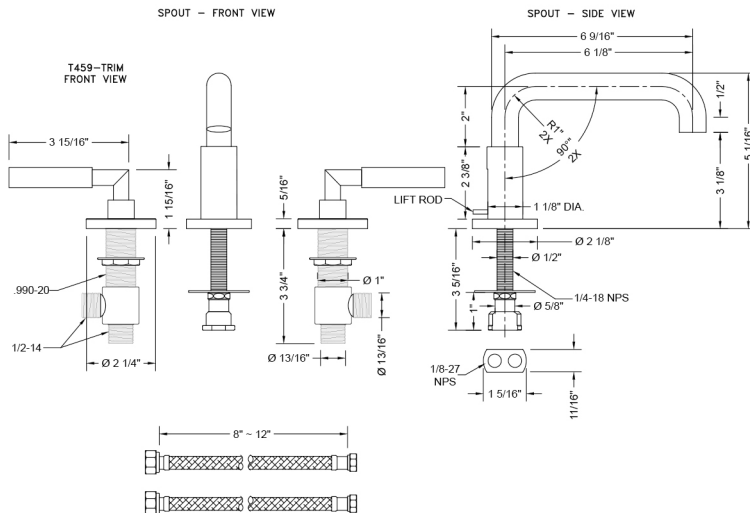

SPECIFICATION DRAWING: