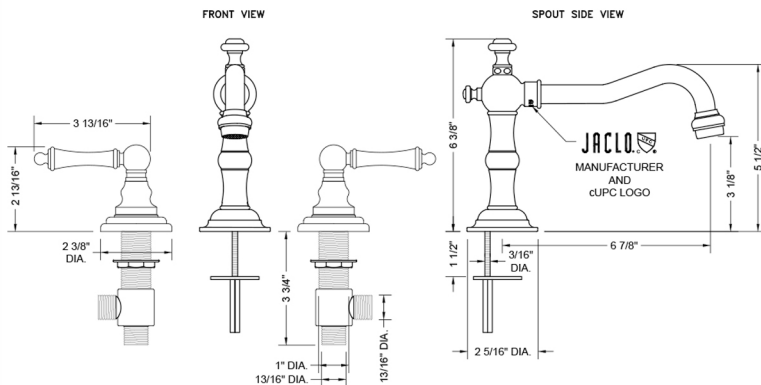

Roaring 20's Faucet with Ball Lever Handles - 1.2 GPM

Model #: 7830-T679-1.2-

FEATURES:

- All brass 8" - 12" widespread faucet includes brass pop-up drain with overflow
- 1/4 turn ceramic valves
- Swivel Spout (For Stationary Spout option, contact JACLO)
- Available Flow Rates: 1.5, 1.2 & 0.5 GPM. Additional flow rate (aerator) options available. Contact JACLO.
- 6 7/8" spout reach
- Spout Hole Size: 1" - 2"
- Valve Hole Size: 1 1/8" - 1 5/8"
- ADA Compliant Levers

SPECIFICATION DRAWING:

AVAILABLE HANDLES:

COMPLIANCES:

CEC

Complies with: ASME A112.18.1-2012/CSA B125.1-12