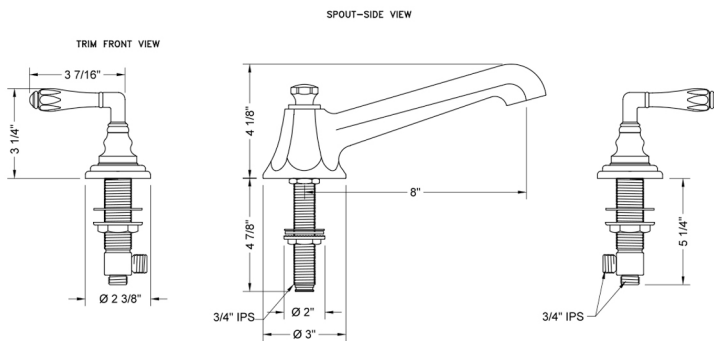

Westfield Roman Tub Set with Low Spout and Smooth Lever Handles

Model #: 6970-T674-TRIM-

FEATURES:

- All brass roman deck mount tub set trim
- Quick connect/disconnect spout
- Stationary spout with full flow aerator
- Spout Hole Size Min-Max: 1 1/8" - 1 3/4"
- Valve Hole Size Min-Max: 1 1/4" - 1 3/8"
- Both standard metal & porcelain buttons are included for handles
- Requires J-6912 rough in kit

SPECIFICATION DRAWING:

* SPEC SHOWN WITH ROUGH KIT
SOLD SEPARATELY

AVAILABLE HANDLES:

T674

T675

T676

T678