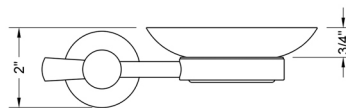

Cranford Soap Dish  
Model #: 4460-SD-

**FEATURES:**

- All brass & glass soap dish
- Universal mounting hardware included
- 5 1/8" projection
- Removable 4 5/16" glass dish

**AVAILABLE FINISHES:**

Polished Chrome (PCH)	Satin Chrome (SC)	Bronze Umber (BU)
Satin Nickel (SN)	Pewter (PEW)	Caramel Bronze (CB)
Polished Nickel (PN)	Antique Brass (AB)	Antique Copper (ACU)
Oil-Rubbed Bronze (ORB)	Polished Brass (PB)	Polished Copper (PCU)
Vintage Bronze (VB)	Satin Brass (SB)	Rose Gold (RG)
Matte Black (MBK)	Satin Gold (SG)	Polished Gold (PG)
Black Nickel (BKN)	Bombay Gold (BG)	Jewelers Gold (JG)
Europa Bronze (EB)	White (WH)	Sedona Beige (SDB)
Tristan Brass (TB)	Satin Cooper (SCU)	

**SPECIFICATION DRAWING:**

FRONT VIEW

TOP VIEW