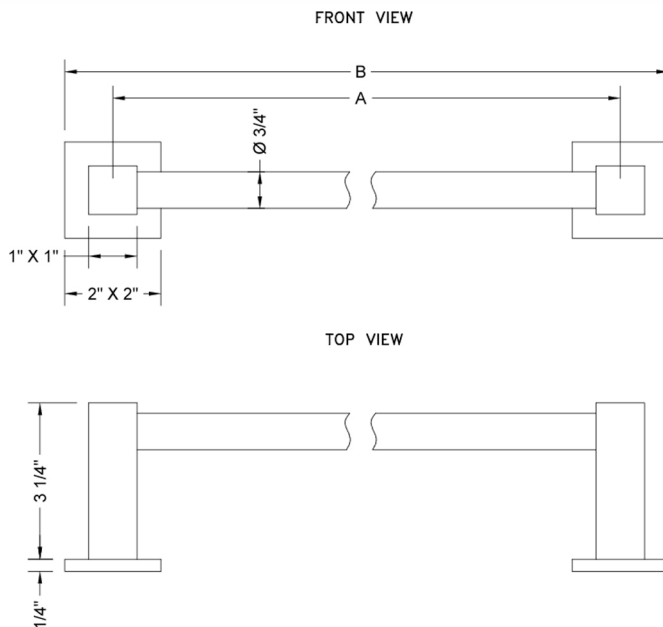

### FEATURES:

- 24" All brass towel bar
- Universal mounting hardware included
- 3 1/2" projection
- Custom lengths available, contact JACLO for pricing & availability
- Able to be cut in the field

### SPECIFICATION DRAWING:

CUBIX® TOWEL BARS			
PART. #	DESCRIPTION	A	B
4218-	18" TOWEL BAR	18"	20"
4224-	24" TOWEL BAR	24"	26"