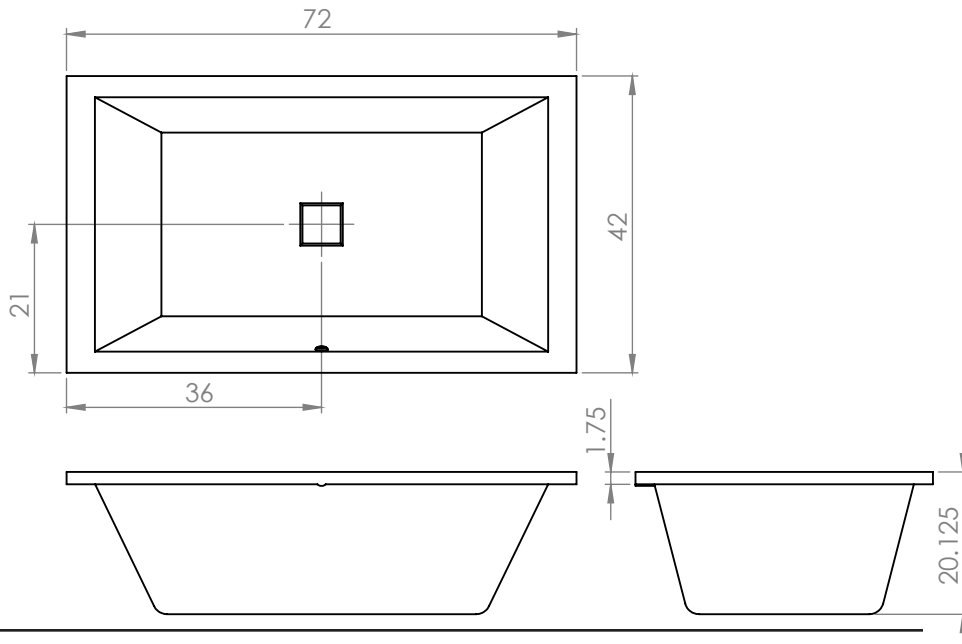

- Soaking tub only
- Whirlpool
- Thermal Air
- Combo

SIZE:

72.42.20 1/8

WATER CAPACITY:

85 Gallons

WEIGHT:

180 - 302 Pounds

MODEL 7242 DIMENSIONS:

- (L)ength- 72"
- (W)idth- 42"
- (H)eight Finish- 20 1/8"

ACRYLIC TUB

- Acrylic models finished in 1/8" thick layer of deep lustrous acrylic
- Extra thick reinforced fiberglass
- Pre-wired pump on pump platform (standard pump location only)
- Integral E-Z level platform facilitates installation
- Non-skid bottom