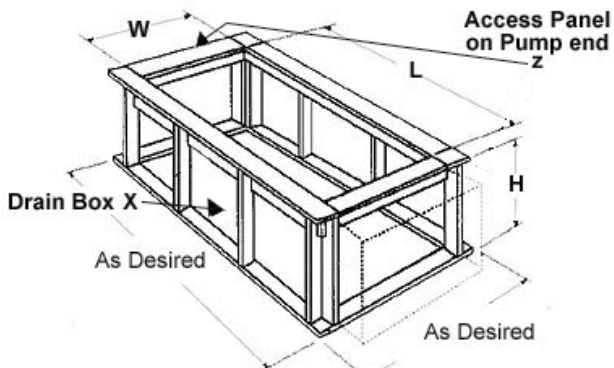

- Soaking tub only
- Whirlpool
- Thermal Air
- Combo

SIZE:

72.42.20 1/8

WATER CAPACITY:

85 Gallons

WEIGHT:

180 - 302 Pounds

MODEL 7242 DIMENSIONS:

- (L)ength- 72"
- (W)idth- 42"
- (H)eight Finish- 20 1/8"

ACRYLIC TUB

- Acrylic models finished in 1/8" thick layer of deep lustrous acrylic
- Extra thick reinforced fiberglass
- Pre-wired pump on pump platform (standard pump location only)
- Integral E-Z level platform facilitates installation
- Non-skid bottom