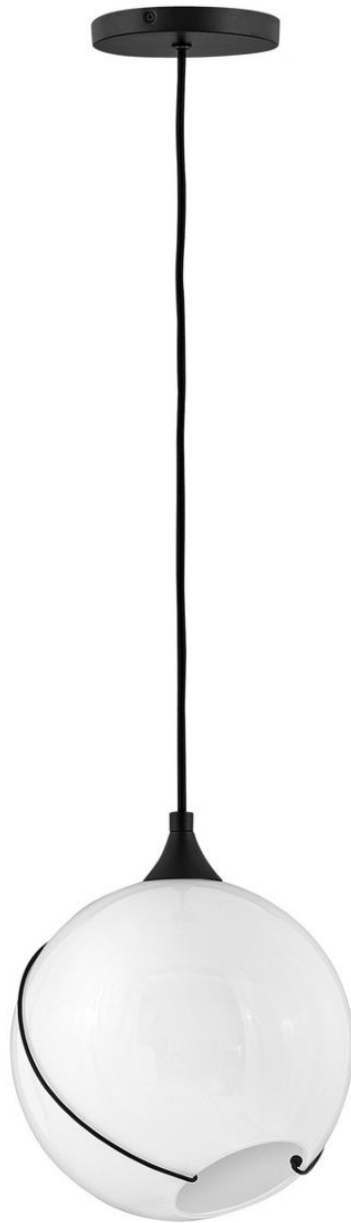

lisa mcdennon
COLLECTION

SKYE

SMALL PENDANT | 30303BLK-WH

Mesmerizingly asymmetrical with a mid-century modern flair, Skye showcases a single or cluster of glass globes, each encircled with a slender ring. Each opening is off-center and the globes fall to different lengths, with Heritage Brass or Black details pulling the look together perfectly. Skye is part of the Lisa McDennon Collection.

FINISH: Black with Cased Opal glass

GLASS: Cased Opal

WIDTH: 10.8"

HEIGHT: 12.8"

LIGHT SOURCE: Socket

WATTAGE: 1-100w Med.

HINKLEY

HINKLEY
33000 Pin Oak Parkway
Avon Lake, OH 44012