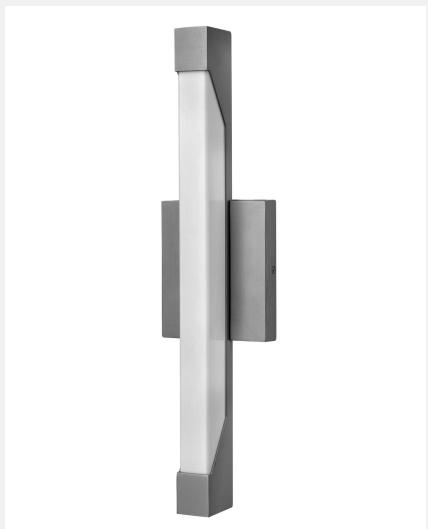

Small Wall Mount Lantern 12302TT

ITEM NUMBER	12302TT
BRAND	Hinkley Lighting
MATERIAL	Aluminum
GLASS	Acrylic Lens
HEIGHT	18.8"
WIDTH	5.0"
LED COLOR TEMP	3000.0000
VOLTAGE	120v
LED LUMENS	1200
WATTAGE	15w LED *Included
TITLE	TWENTYFOUR DEC
CERTIFICATION	C-US Wet Rated
EXTENSION	3.0"
TOP TO OUTLET	9.5"
BACK PLATE	5"W X 6"H

FEATURES AND BENEFITS

- Mounting hardware is hidden on the backplate to ensure a clean silhouette.
- Fixture can be mounted horizontally.
- Suitable for use in wet (interior direct splash and outdoor direct rain or sprinkler) locations as defined by NEC and CEC. Meets United States UL Underwriters Laboratories & CSA Canadian Standards Association Product Safety Standards
- Meets California Energy Commission 2016 Title regulations
- Fixture is ADA compliant and adheres to the standards and guidelines listed by the Americans with Disabilities Act.
- Exclusively available in High Performance LED
- For complete warranty information visit [\(hyperlink\)](#)
- 2 year finish warranty
- LED components carry a 5-year limited warranty
- Bold lines and a clean, minimalist style complement contemporary architecture
- Rich gray tone