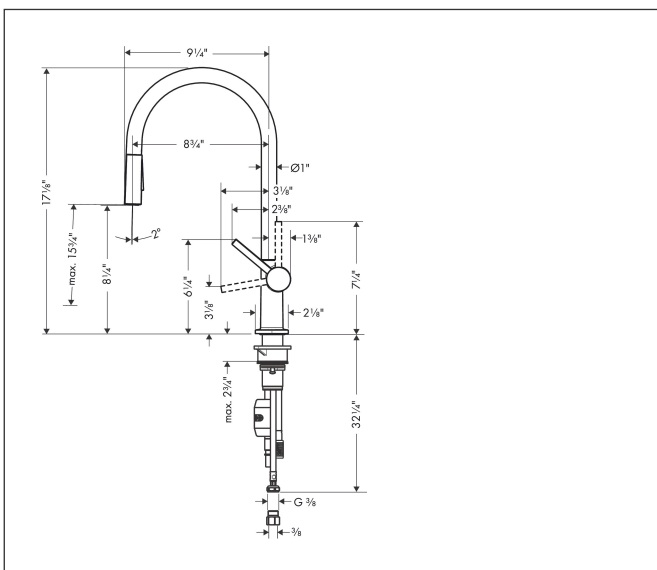

Brand hansgrohe
 Art. Name **Talis N** HighArc Kitchen Faucet, O-Style 2-Spray Pull-Down, 1.5 GPM
 Art. Nr. 72857001
 Surface chrome
 Pos. 1

Product Picture

Drawing

Features

- Swivel range adjustable in 4 steps 60°, 110°, 150° or 360°
- Aerated spray, needle spray
- Toggle spray diverter
- MagFit magnetic sprayhead docking
- Deck mounted
- Flow: 1.5 GPM (5.7 L/Min)
- Ceramic cartridge
- 3/8" hoses
- Integrated double backflow prevention
- Extension length up to 19 5/8" (50cm)
- Single lever kitchen mixer, connection hoses, Fastening set, Assembly instructions