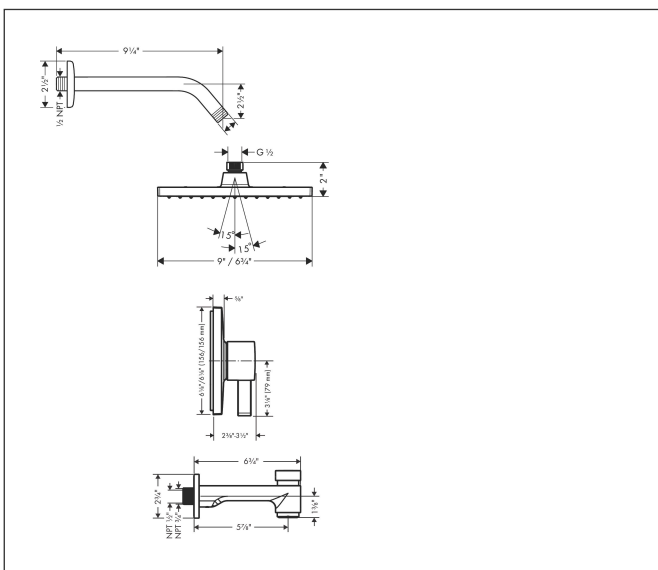

Drawing

Technology

Spray Types