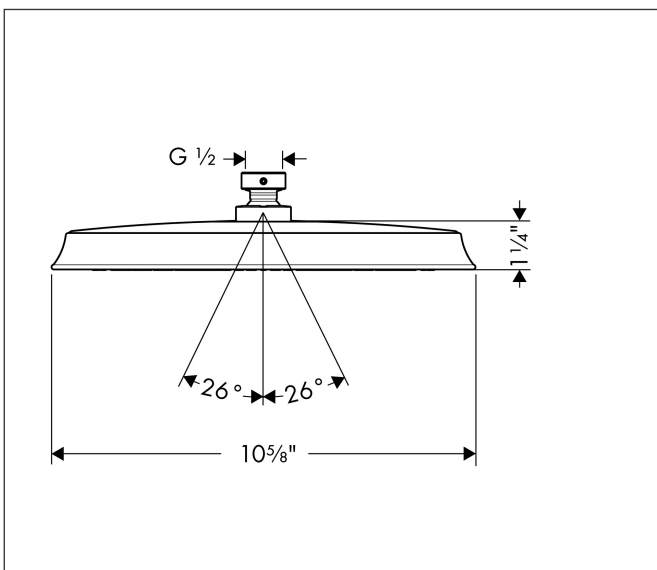

Brand hansgrohe
 Art. Name **Raindance Classic** Showerhead 240 1-Jet PowderRain, 1.75 GPM
 Art. Nr. 26920141
 Surface brushed bronze
 Pos. 1

Product Picture

Features

- Shower head size: 240 mm
- Spray modes: PowderRain
- 180 no-clog spray channels
- Spray face finish: Fully-finished matching spray face
- Flow: 1.75 GPM (6.6 L/Min)
- Spray face removable for cleaning

Drawing

Technology

Spray Types