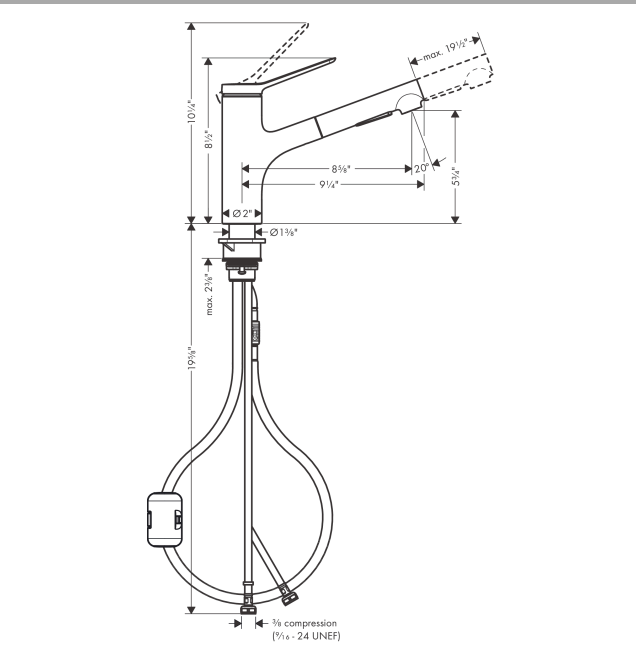

**Zesis M33**  
**Kitchen Faucet, 2-Spray Pull-Out, 1.5 GPM**  
 Finishes : **steel optic** Part no. : **74810801**

**Description**

**Features**

- Swivel range 150°
- Aerated spray, needle spray
- Toggle spray diverter
- deck mounted
- Flow: 1.5 GPM (5.7 L/Min)
- Ceramic cartridge
- 3/8" connections
- Integrated double backflow prevention
- flow rate limited to maximum 6 l/min
- extension length up to 30" (50cm)
- Single lever kitchen mixer, connection hoses, Fastening set, Assembly instructions

**Item details**

List Price \$ 502.00

**Technology**

**Design awards**

**Compliance**

**Product image**

**Scale drawing**

**Zesis M33**  
**Kitchen Faucet, 2-Spray Pull-Out, 1.5 GPM**  
 Finishes : **steel optic** Part no. : **74810801**

## Zesis M33

**Kitchen Faucet, 2-Spray Pull-Out, 1.5 GPM**

Finishes : **steel optic** Part no. : **74810801**

### Spare parts list

Year of production: >10/21

Pos.	Description	Part no.	Price	PU
1	handle	94390800	-	1
2	screw cover	93735610	-	1
3	hollow set screw M5x5	98446000	-	1
4	flange	94388800	-	1
5	nut	94389000	-	1
6	O-ring 41x2	98212000	-	1
7	cartridge, assy	93895000	-	1
8	seal	95008000	-	1
9	filter	97735000	-	1
10	O-ring 18x1,5	98231000	-	1
11	handspray	94474801	-	1
12	aerator cpl.	94473001	-	1
13	service tool	95910000	-	1
14	adapter for cartridge	95911000	-	1
15	O-Ring 30x2	98186000	-	1
16	O-ring 37x2	92115000	-	1
17	O-Ring 36x2,5	98190000	-	1
18	support	97523000	-	1
19	fixing set (Ø 34)	95049000	-	1
20	lever collar	97548000	-	1
21	weight	92500000	-	1
22	hose 1,25 m	95506000	-	1
23	connection hose 600 mm	92264000	-	1
25	connection hose 35½" M8x0,75 3/8"	94267001	-	1