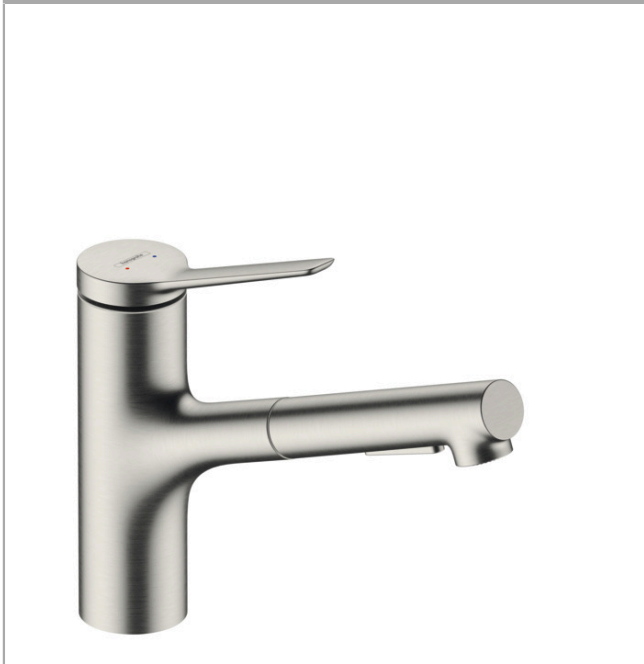

**Zesis M33**  
**Kitchen Faucet, 2-Spray Pull-Out, 1.5 GPM**  
 Finishes : **steel optic** Part no. : **74810801**

**Description**

**Features**

- Swivel range 150°
- Aerated spray, needle spray
- Toggle spray diverter
- deck mounted
- Flow: 1.5 GPM (5.7 L/Min)
- Ceramic cartridge
- 3/8" connections
- Integrated double backflow prevention
- flow rate limited to maximum 6 l/min
- extension length up to 30" (50cm)
- Single lever kitchen mixer, connection hoses, Fastening set, Assembly instructions

**Item details**

List Price \$ 502.00

**Technology**

**Design awards**

**Compliance**

**Product image**

**Scale drawing**

**Zesis M33**  
**Kitchen Faucet, 2-Spray Pull-Out, 1.5 GPM**  
 Finishes : **steel optic** Part no. : **74810801**

## Zesis M33

**Kitchen Faucet, 2-Spray Pull-Out, 1.5 GPM**

Finishes : **steel optic** Part no. : **74810801**