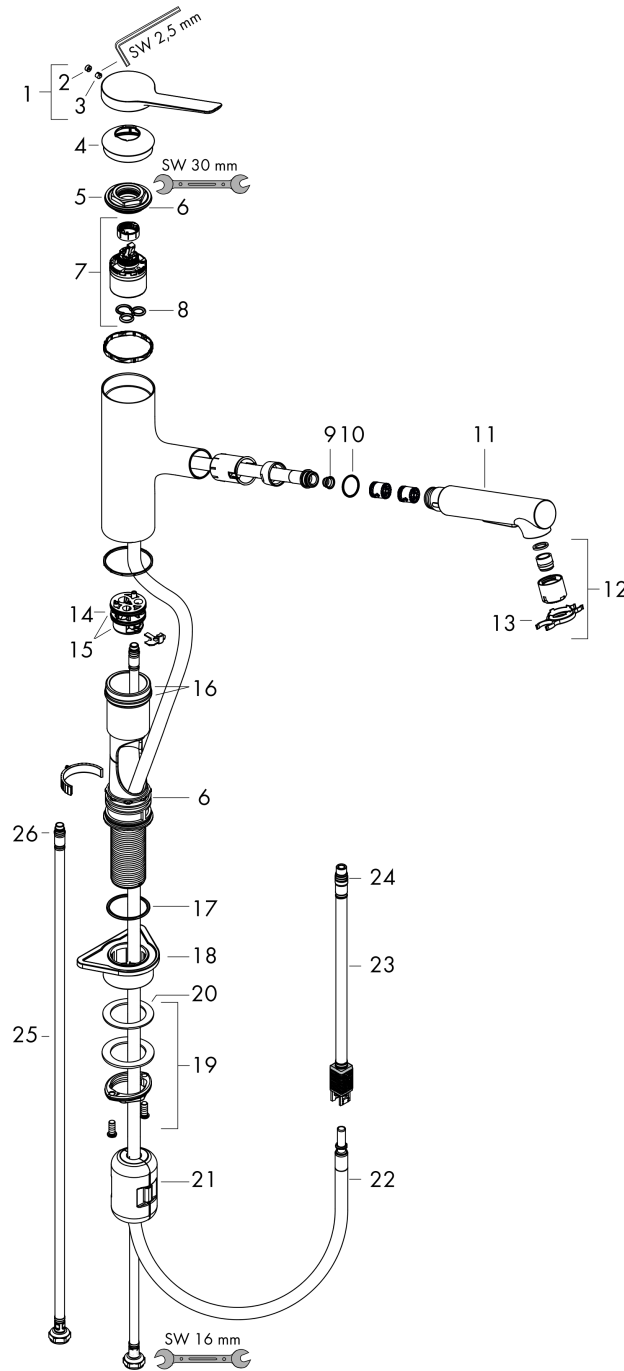

**Zesis M33**  
**Kitchen Faucet, 2-Spray Pull-Out, 1.5 GPM**  
 Finishes : **steel optic** Part no. : **74810801**

**Description**

**Features**

- Swivel range 150°
- Aerated spray, needle spray
- Toggle spray diverter
- deck mounted
- Flow: 1.5 GPM (5.7 L/Min)
- Ceramic cartridge
- 3/8" connections
- Integrated double backflow prevention
- flow rate limited to maximum 6 l/min
- extension length up to 30" (50cm)
- Single lever kitchen mixer, connection hoses, Fastening set, Assembly instructions

**Item details**

List Price \$ 502.00

**Technology**

**Design awards**

**Compliance**

**Product image**

**Scale drawing**

**Zesis M33**  
**Kitchen Faucet, 2-Spray Pull-Out, 1.5 GPM**  
 Finishes : **steel optic** Part no. : **74810801**

## Zesis M33

**Kitchen Faucet, 2-Spray Pull-Out, 1.5 GPM**

Finishes : **steel optic** Part no. : **74810801**

### Spare parts list

Year of production: >10/21

Pos.	Description	Part no.	Price	PU
1	handle	94390800	-	1
2	screw cover	93735610	-	1
3	hollow set screw M5x5	98446000	-	1
4	flange	94388800	-	1
5	nut	94389000	-	1
6	O-ring 41x2	98212000	-	1
7	cartridge, assy	93895000	-	1
8	seal	95008000	-	1
9	filter	97735000	-	1
10	O-ring 18x1,5	98231000	-	1
11	handspray	94474801	-	1
12	aerator cpl.	94473001	-	1
13	service tool	95910000	-	1
14	adapter for cartridge	95911000	-	1
15	O-Ring 30x2	98186000	-	1
16	O-ring 37x2	92115000	-	1
17	O-Ring 36x2,5	98190000	-	1
18	support	97523000	-	1
19	fixing set (Ø 34)	95049000	-	1
20	lever collar	97548000	-	1
21	weight	92500000	-	1
22	hose 1,25 m	95506000	-	1
23	connection hose 600 mm	92264000	-	1
25	connection hose 35½" M8x0,75 3/8"	94267001	-	1