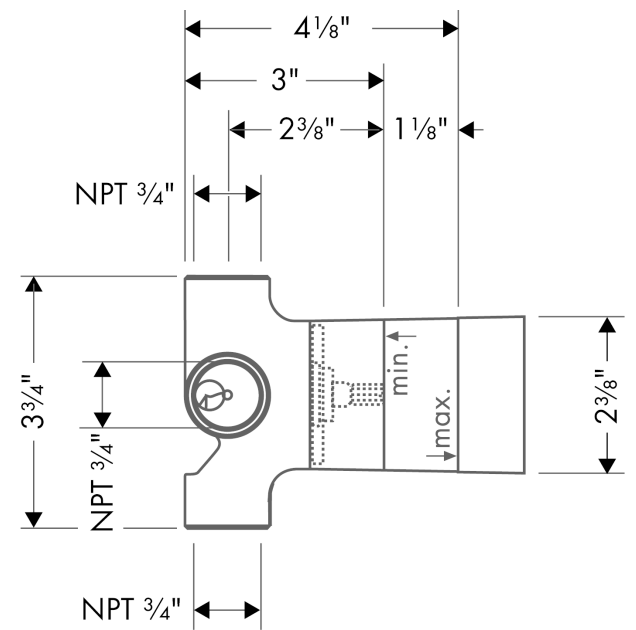

Rough, Quattro Green 3-Way Diverter (no shared function), 3/4"
 Finishes : n.a. Part no. : 15936181

Description

Features

- 1 inlet, 3 outlets (no shared function)
- 3/4" NPT
- Requires volume control
- Flow: 17 GPM (65.0 L/Min)

Item details

List Price \$ 257.00

Compliance

Product image

Scale drawing

Rough, Quattro Green 3-Way Diverter (no shared function), 3/4"
 Finishes : n.a. Part no. : 15936181

Exploded drawing

Year of production: >07/18

Rough, Quattro Green 3-Way Diverter (no shared function), 3/4"
 Finishes : n.a. Part no. : **15936181**

Spare parts list

Year of production: >07/18

Pos.	Description	Part no.	Price	PU
1	diverter unit	96604001	-	1
2	nut	97550000	-	1
3	sealing set	98798000	-	1