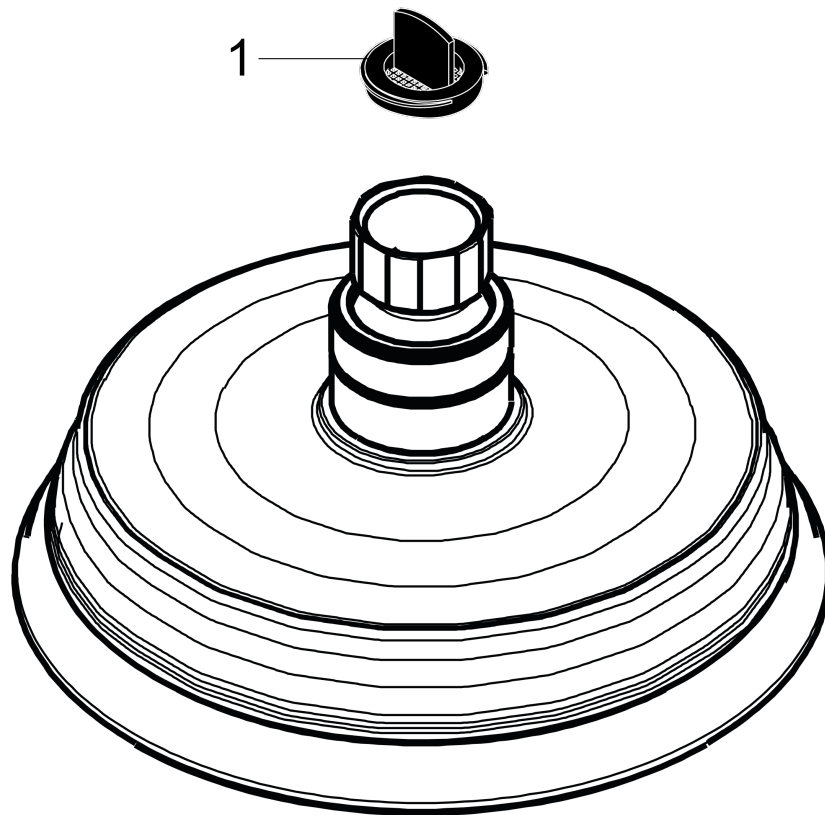

**Croma 100 Classic
Showerhead 3-Jet, 2.0 GPM**

Finishes : **polished nickel** Part no. : **04333830**

Description

Features

- 75 no-clog spray channels
- Spray modes: Full, Pulsating Massage, Intense Turbo
- Flow: 2.0 GPM (7.6 L/Min)

Item details

List Price \$ 118.00

Technology

Compliance

Product image

Scale drawing

Croma 100 Classic
Showerhead 3-Jet, 2.0 GPM

Finishes : **polished nickel** Part no. : **04333830**

Exploded drawing

Year of production: >12/17

**Croma 100 Classic
Showerhead 3-Jet, 2.0 GPM**

Finishes : **polished nickel** Part no. : **04333830**

Spare parts list

Year of production: >12/17

Pos.	Description	Part no.	Price	PU
1	filter packing	88649000	-	1