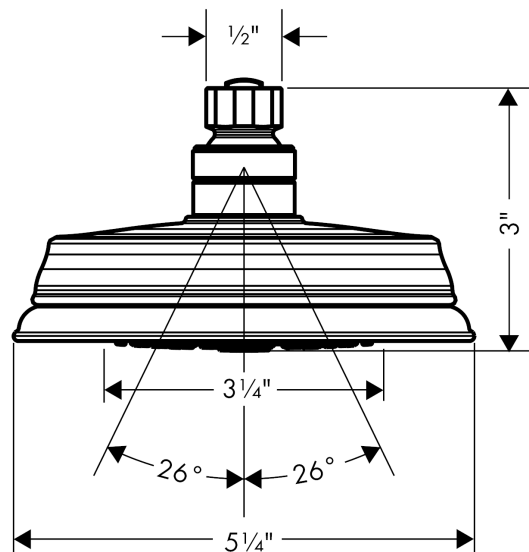

**Croma 100 Classic
Showerhead 3-Jet, 2.0 GPM**

Finishes : **polished nickel** Part no. : **04333830**

Description

Features

- 75 no-clog spray channels
- Spray modes: Full, Pulsating Massage, Intense Turbo
- Flow: 2.0 GPM (7.6 L/Min)

Item details

List Price \$ 118.00

Technology

Compliance

Product image

Scale drawing

Croma 100 Classic
Showerhead 3-Jet, 2.0 GPM

Finishes : **polished nickel** Part no. : **04333830**

Exploded drawing

Year of production: >12/17

**Croma 100 Classic
Showerhead 3-Jet, 2.0 GPM**

Finishes : **polished nickel** Part no. : **04333830**

Spare parts list

Year of production: >12/17

Pos.	Description	Part no.	Price	PU
1	filter packing	88649000	-	1