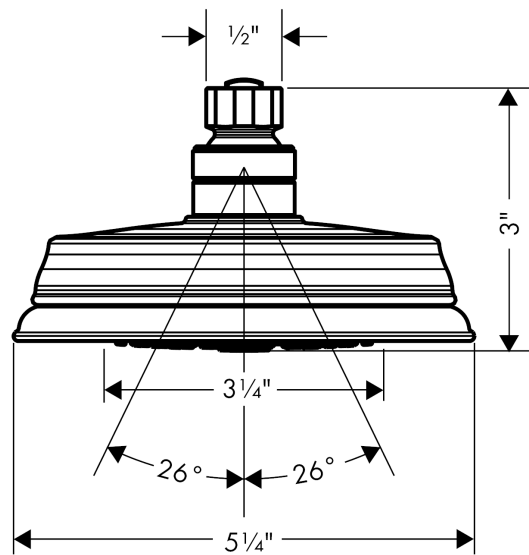

**Croma 100 Classic
Showerhead 3-Jet, 2.0 GPM**

Finishes : **brushed nickel** Part no. : **04333820**

Description

Features

- 75 no-clog spray channels
- Spray modes: Full, Pulsating Massage, Intense Turbo
- Flow: 2.0 GPM (7.6 L/Min)

Item details

List Price \$ 140.00

Technology

Compliance

Product image

Scale drawing

Croma 100 Classic
Showerhead 3-Jet, 2.0 GPM

Finishes : **brushed nickel** Part no. : **04333820**

Exploded drawing

Year of production: >06/10

**Croma 100 Classic
Showerhead 3-Jet, 2.0 GPM**

Finishes : **brushed nickel** Part no. : **04333820**

Spare parts list

Year of production: >06/10

Pos.	Description	Part no.	Price	PU
1	filter packing	96477000	-	1