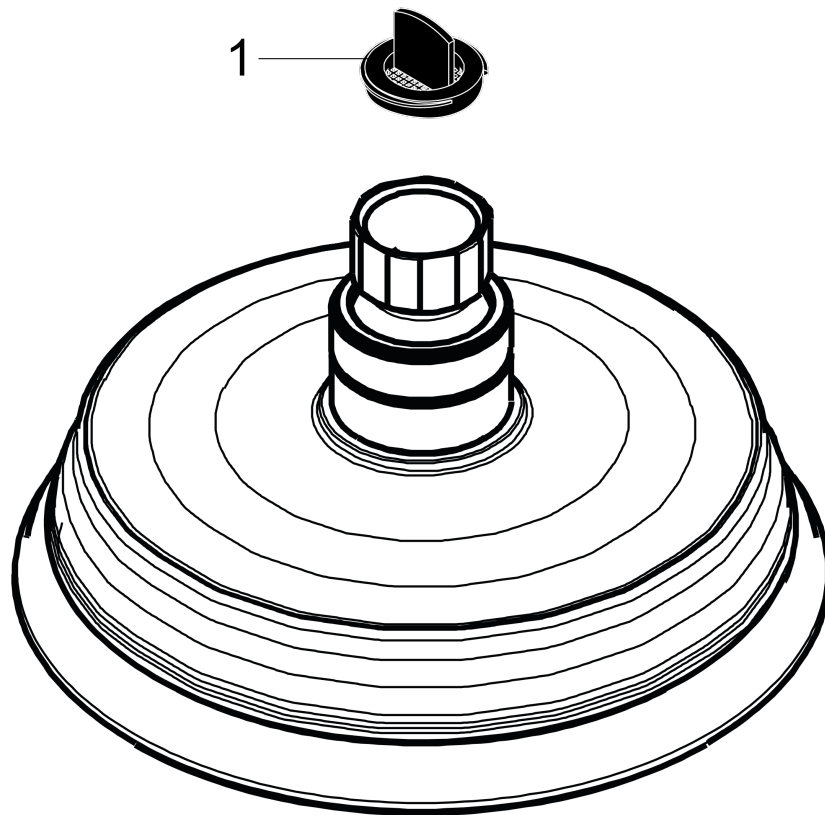

**Croma 100 Classic
Showerhead 3-Jet, 2.0 GPM**

Finishes : **brushed nickel** Part no. : **04333820**

Description

Features

- 75 no-clog spray channels
- Spray modes: Full, Pulsating Massage, Intense Turbo
- Flow: 2.0 GPM (7.6 L/Min)

Item details

List Price \$ 140.00

Technology

Compliance

Product image

Scale drawing

Croma 100 Classic
Showerhead 3-Jet, 2.0 GPM

Finishes : **brushed nickel** Part no. : **04333820**

Exploded drawing

Year of production: >06/10

**Croma 100 Classic
Showerhead 3-Jet, 2.0 GPM**

Finishes : **brushed nickel** Part no. : **04333820**

Spare parts list

Year of production: >06/10

Pos.	Description	Part no.	Price	PU
1	filter packing	96477000	-	1