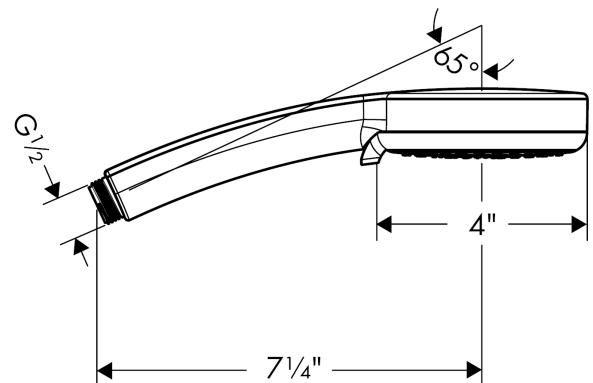

**Croma 100**  
**Handshower E 3-Jet, 2.5 GPM**  
 Finishes : **chrome** Part no. : **04073000**

**Description**

**Features**

- 75 no-clog spray channels
- Spray modes: Full, Pulsating Massage, Intense Turbo
- Flow: 2.5 GPM (9.5 L/Min)

**Item details**

List Price \$ 96.00

**Technology**

**Compliance**

**Product image**

**Scale drawing**

**Croma 100**  
**Handshower E 3-Jet, 2.5 GPM**  
Finishes : **chrome**    Part no. : **04073000**

Exploded drawing

Year of production: >01/08

**Croma 100**  
**Handshower E 3-Jet, 2.5 GPM**  
 Finishes : **chrome**    Part no. : **04073000**

**Spare parts list**

Year of production: >01/08

| <b>Pos.</b> | <b>Description</b> | <b>Part no.</b> | <b>Price</b> | <b>PU</b> |
|-------------|--------------------|-----------------|--------------|-----------|
| 1           | filter packing     | 94246000        | -            | 1         |