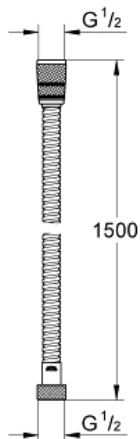

ROTAFLEX METAL LONGLIFE
Longlife Metal shower hose
Twistfree 1500

MODEL # 28417GN0

Pure Freude
an Wasser

GROHE

Product Description:

ROTAFLEX METAL LONGLIFE

Longlife Metal shower hose Twistfree 1500

Standard Specification:

- 59"
- Material: Metal
- Longlife
- Strengthened model
- Tensile strength 500 N
- Pressure resistance: up to 16 bar
- Heat resistance 165°F
- AntiFold bend proof
- Universal connection G 1/2" x 1/2"
- Rotation cone for Twist-free function
- Silicone strip prevents hand shower from turning while in body spray position
- **GROHE StarLight** finish
- Blister pack