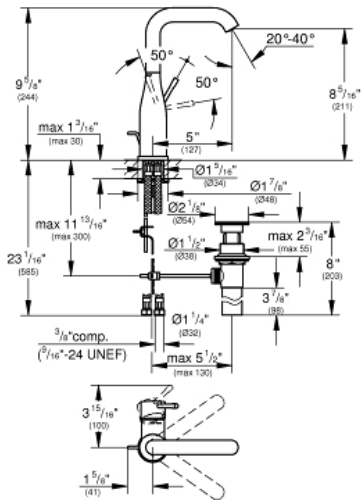

ESSENCE
Single-Handle Bathroom Faucet L-size

MODEL # 23486A0A

Pure Freude
an Wasser

Product Description:

ESSENCE

Single-Handle Bathroom Faucet L-size

Standard Specification:

- Single hole installation
- Metal lever handle
- **GROHE SilkMove** 1.1" (28 mm) ceramic cartridge
- With temperature limiter
- **GROHE StarLight** finish
- **GROHE EcoJoy** Mousseur 1.2 gpm
- Swivel tubular spout with flow control and stop limiter