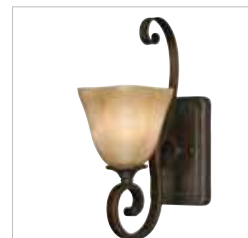

JOB NAME _____

JOB TYPE _____

COMMENTS _____

MERIDIAN 3890-WSC GB

UPC: 844375002401

- 1 Light Wall Sconce - Classic Mediterranean style with a casual look
- Elegant flat scrolling arms for a unique, handcrafted feel
- Largest and most popular collection
- Antique Marbled glass

Fixture Finish:	Golden Bronze	
Glass/Shade Finish:	Antique Marbled Glass	
Fixture Dimensions:	15"W x 9"H x 6"E	38.1cmW x 22.86cmH x 15.24cmE
Glass/Shade Dimensions:	13"W x 5"H	33.02cmW x 12.7cmH
Canopy Backplate Dimensions:	15"W x 8.75"H	38.1cmDia x 22.23cmE
Chain/Rod/Wire Dimensions:	NA / NA / 8"	NA / NA / 20.32cm
Bulb Type:	Incandescent, Type A	
Fixture Wattage	1 x 100W(M)	
Master Carton Quantity:	6	
Master Carton Dimensions:	30"L x 18"W x 23"H	76.2cmL x 45.72cmW x 58.42cmH
Master Carton Weight	36.4 lb	16.51 kg
Cubic Feet Master	7.19ft³	0.47 m³
Single Carton Quantity:	1	
Single Carton Dimensions:	18"L x 11"W x 10"H	45.72cmL x 27.94cmW x 25.4cmH
Single Box Weight	5.5 lb	5.5 kg
Cubic Feet Single Box	1.15	0.07 m³
Approved Location:	Dry Location	
Safety Rating:	UL,CUL	

Also Available

3890-1W GB

GOLDENLIGHTING.COM | TOLL FREE: 800.277.0979 | FAX: 850.877.1346 | EMAIL: cs@goldenlighting.com

Dimensions and specifications are approximate and based on the most current information possible at the time of publication. Golden Lighting reserves the right to make design changes and modifications without prior notice. Golden Lighting products are UL/CUL approved. Unless otherwise noted as pending, Wattages stated are the maximum recommended; however, lower wattages may be used. Bulbs are not included unless otherwise noted. Larger fixtures may require reinforced outlet boxes and additional support. Receipt or possession of this catalog does not constitute an agreement to sell.