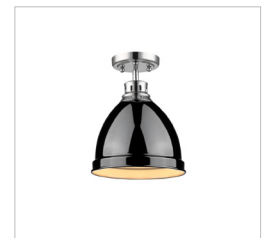

3602-FM CH-BK

GOLDENLIGHTING.COM | TOLL FREE: 800.277.0979 | FAX: 850.877.1346 | EMAIL: cs@goldenlighting.com

Dimensions and specifications are approximate and based on the most current information possible at the time of publication. Golden Lighting reserves the right to make design changes and modifications without prior notice. Golden Lighting products are UL/CUL approved. Unless otherwise noted as pending, Wattages stated are the maximum recommended; however, lower wattages may be used. Bulbs are not included unless otherwise noted. Larger fixtures may require reinforced outlet boxes and additional support. Receipt or possession of this catalog does not constitute an agreement to sell.