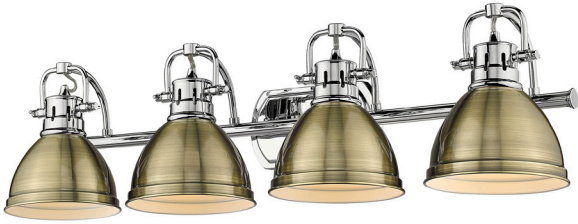

DUNCAN

3602-BA4 CH-AB

UPC: 844375087668

4 Light Bath Vanity

Transform the look of your room with this classic, vintage-inspired fixture, the Duncan collection is contemporary style with an industrial feel. The collection features a variety of simple, traditional silhouettes that are a nod to a bygone era. A variety of plated and painted metal shade finishes are offered in combination of options. This bath vanity is perfect for modern or contemporary style home decors. It is UL approved for damp locations like the bathroom.

Fixture Finish:	Chrome	
Glass/Shade Finish:	Aged Brass	
Materials:	Steel	Steel
Fixture Width:	33.5"	85.09cm
Fixture Height:	8.5"	21.59cm
Min - Max Height:	8.25"	20.955cm
Glass Diameter:	6.5"	16.51cm
Glass Height:	4.25"	10.795cm
Canopy/Backplate:	8.125"L x 4.375"W x 0.75"E	20.6375cm L x 11.1125cm W x 1.905cm E
Chain:	N/A	
Rod:	N/A	
Wire:	8"	20.32cm
Bulb Type:	Incandescent, Type A	
Wattage:	4 x 100W(M)	
Voltage:	120	
Install Position:	Not Reversible - Down Only	
Approved Location:	Damp Location	

Sloped Ceiling:	No
ADA:	No
Close-to-ceiling:	No
Bulbs Included:	No
Dimmable:	Yes

- Contemporary style with an industrial feel
- Open bottom shade allows for widespread ambient light
- Interior of shade is hand painted white