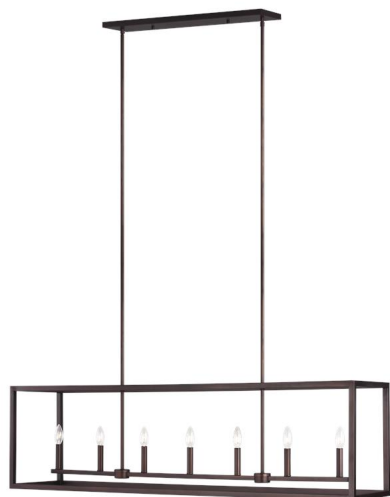

GENERATION LIGHTING

6634507-710: Long Seven Light Island Pendant

Collection: Moffet Street

Traditional iron forms and casual styling available in three finishes

7 Torpedo Candelabra 60 watt light bulbs

Clear bulb(s) recommended for this fixture

Easily converts to LED with optional replacement lamps

Meets Title 24 energy efficiency standards

UPC #:785652078095

Finish: Burnt Sienna (710)

Dimensions:

Length: 54"

Width: 12"

Height: 15"

Weight: 19.2 lbs.

Overall Height: 59 1/8"

Wire: 120" (color/Brown)

Mounting Proc.: Cap Nuts

Connection: Mounted To Box

Bulbs:

7 - Candelabra Torpedo 60w Max. 120v - Not included

Features:

- Clear bulb(s) recommended for this fixture
- Easily converts to LED with optional replacement lamps
- Meets Title 24 energy efficiency standards
- Title 24 compliant if used with Joint Appendix (JA8) approved light bulbs listed in the California Energy Commission Appliance database.