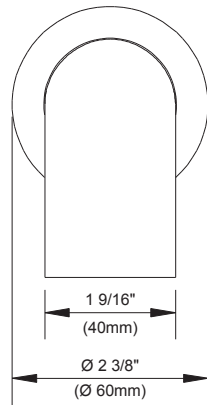

Submittal Information:

Name: _____
Location: _____

Contractor: _____
Contact #: _____