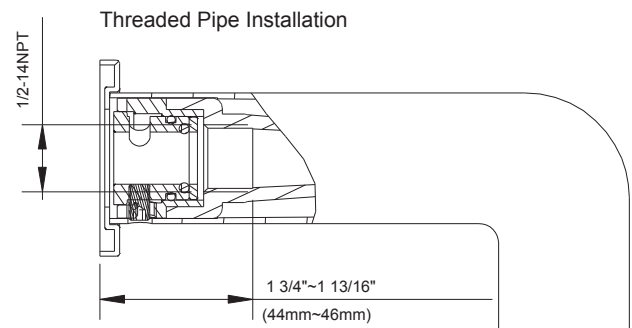

Submittal Information:

Name: _____
Location: _____

Contractor: _____
Contact #: _____