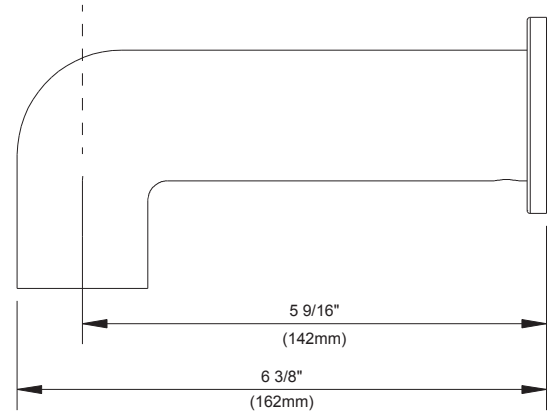

Submittal Information:

Name: _____
Location: _____

Contractor: _____
Contact #: _____