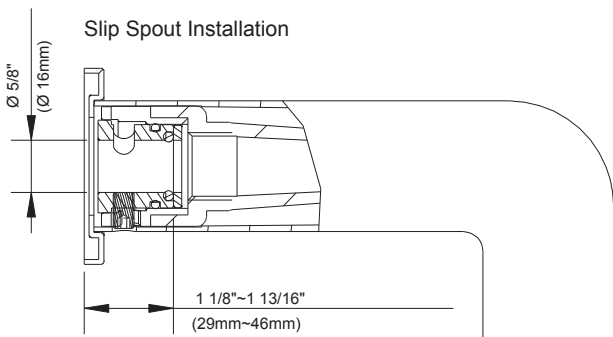

Submittal Information:

Name: _____
Location: _____

Contractor: _____
Contact #: _____