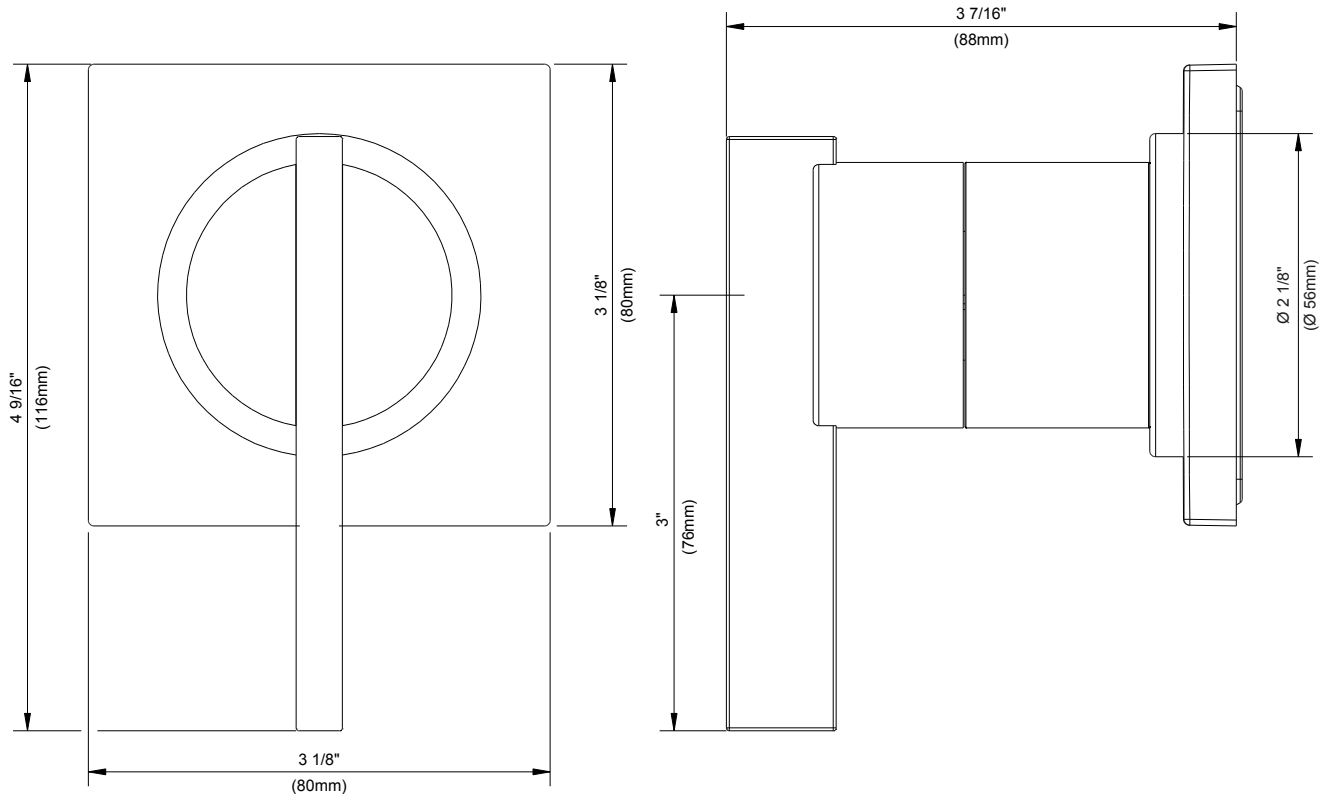

Standards & Certifications

Submittal Information:

Name: _____
Location: _____

Contractor: _____
Contact #: _____