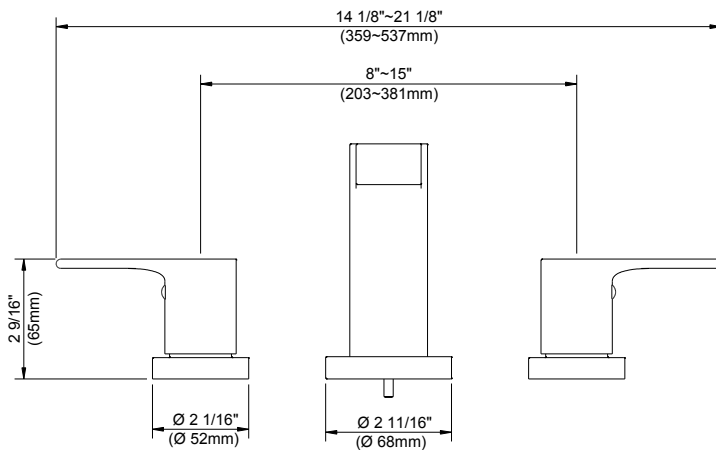

Standards & Certifications

Submittal Information:

Name: _____
Location: _____

Contractor: _____
Contact #: _____