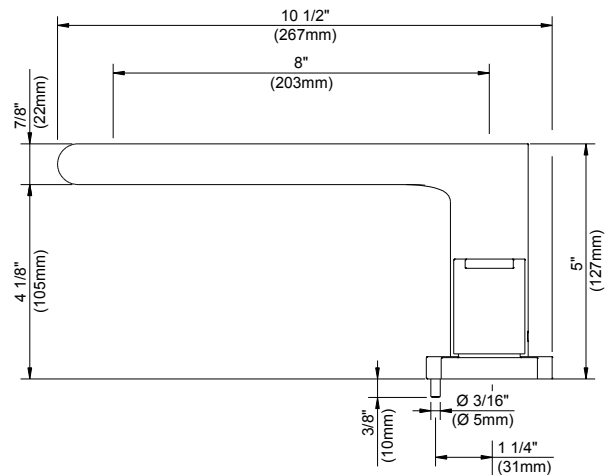

Standards & Certifications

Submittal Information:

Name: _____
Location: _____

Contractor: _____
Contact #: _____