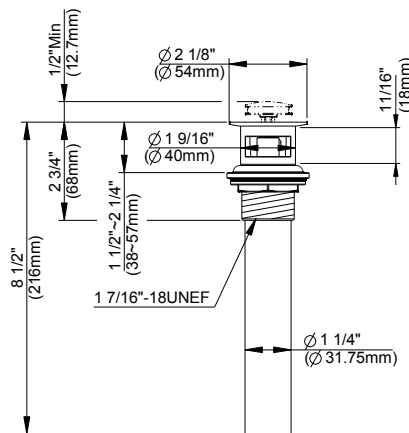

Submittal Information:

Name: _____
Location: _____

Contractor: _____
Contact #: _____