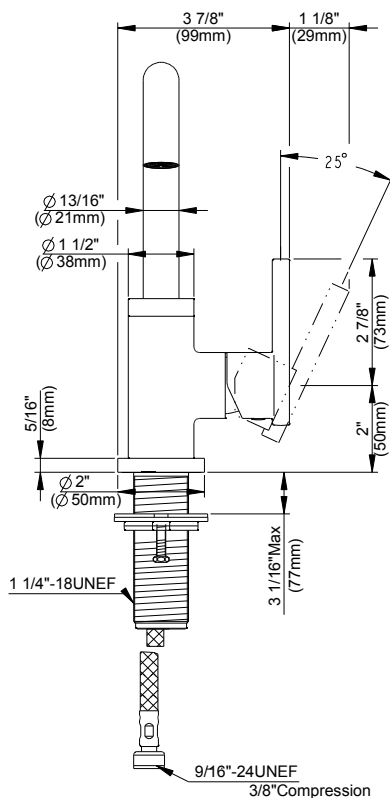

Submittal Information:

Name: _____
Location: _____

Contractor: _____
Contact #: _____