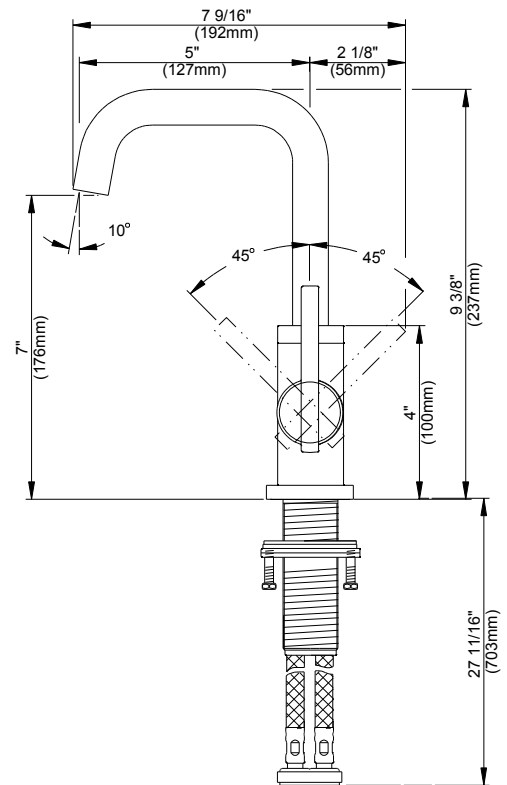

Submittal Information:

Name: _____
Location: _____

Contractor: _____
Contact #: _____