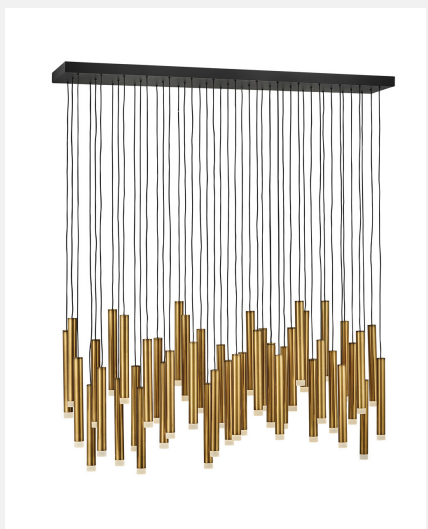

Large LED Linear FR49909HBR

| | |
|----------------|---------------------|
| ITEM NUMBER | FR49909HBR |
| BRAND | Fredrick Ramond |
| MATERIAL | Steel |
| HEIGHT | 56.5" |
| WIDTH | 48.0" |
| LED COLOR TEMP | 3000.0000 |
| VOLTAGE | 120v |
| LED LUMENS | 4575 |
| WATTAGE | 45-1w LED *Included |
| TITLE | TWENTYFOUR DEC |
| CERTIFICATION | C-US Dry Rated |

FEATURES AND BENEFITS

- Fixture weighs over 50lbs. Must be supported independently of the outlet box unless the outlet box is UL listed for the appropriate weight. Required hardware included.
- Suitable for use in dry (indoor) locations as defined by NEC and CEC. Meets United States UL Underwriters Laboratories & CSA Canadian Standards Association Product Safety Standards
- Meets California Energy Commission 2016 Title regulations
- For complete warranty information visit [\(hyperlink\)](#)
- 15 year finish warranty
- LED components carry a 5-year limited warranty
- Bold silhouette with dramatic details creates a modern statement
- Classic gleaming light brass finish