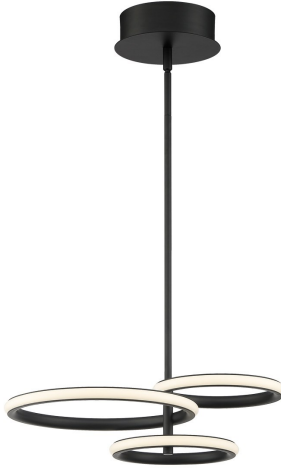

GIRO, 3 LT LED PENDANT

PRODUCT DETAILS

No.	:	39419-019
Product Color	:	MATTE BLACK
Shade / Accent Colour	:	BLACK
Length	:	17.75"
Width	:	13.75"
Height	:	4.75"
Weight	:	6.2lbs

LIGHT SOURCE DETAILS

Light Source Type	:	INTEGRATED LED
Input Voltage	:	120V
Bulb Voltage	:	24V
Socket Type	:	LED
Total Wattage	:	42W
Total Lumen	:	1700lm
Kelvin	:	3000K
CRI	:	90
Dimmable	:	Yes

Options Available

ITEM NO.	FINISH	SHADE
39419-019	MATTE BLACK	BLACK

TECHNICAL DETAILS

Hanging Support Type	:	ROD
Hanging Support Length	:	57"
Canopy / Backplate Height	:	2.5"
Canopy / Backplate Dia.	:	7"