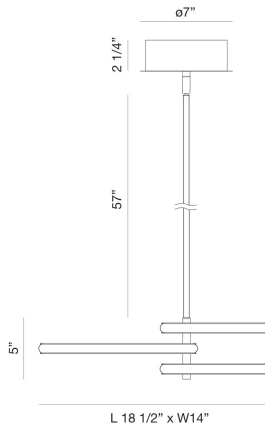

GIRO, 3 LT LED PENDANT

PRODUCT DETAILS

No.	:	39419-019
Product Color	:	MATTE BLACK
Shade / Accent Colour	:	BLACK
Length	:	17.75"
Width	:	13.75"
Height	:	4.75"
Weight	:	6.2lbs

LIGHT SOURCE DETAILS

Light Source Type	:	INTEGRATED LED
Input Voltage	:	120V
Bulb Voltage	:	24V
Socket Type	:	LED
Total Wattage	:	42W
Total Lumen	:	1700lm
Kelvin	:	3000K
CRI	:	90
Dimmable	:	Yes

Options Available

ITEM NO.	FINISH	SHADE
39419-019	MATTE BLACK	BLACK

TECHNICAL DETAILS

Hanging Support Type	:	ROD
Hanging Support Length	:	57"
Canopy / Backplate Height	:	2.5"
Canopy / Backplate Dia.	:	7"