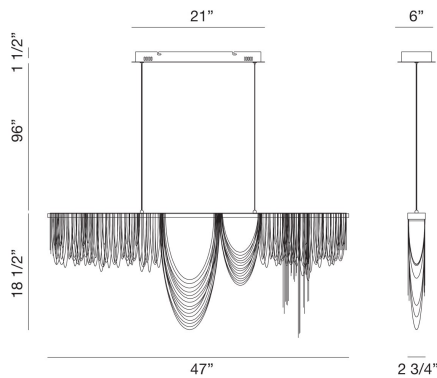

TENDA, LG LED CHANDELIER

PRODUCT DETAILS

No.	:	39284-013
Product Color	:	GOLD
Shade / Accent Colour	:	GOLD
Length	:	47"
Width	:	2.75"
Height	:	18.5"
Weight	:	16lbs

LIGHT SOURCE DETAILS

Light Source Type	:	INTEGRATED LED
Input Voltage	:	120V
Bulb Voltage	:	120V
Socket Type	:	LED
Total Wattage	:	60W
Total Lumen	:	2500lm
Kelvin	:	3000K
CRI	:	90
Dimmable	:	Yes

Options Available

ITEM NO.	FINISH	SHADE
39284-013	GOLD	GOLD
	PAINTED BRUSHED	
39284-020	BLACK	BLACK

TECHNICAL DETAILS

Hanging Support Type	:	AIRCRAFT CABLE
Hanging Support Length	:	96"
Canopy / Backplate Length	:	21"
Canopy / Backplate Height	:	6"
Canopy / Backplate Width	:	1.5"